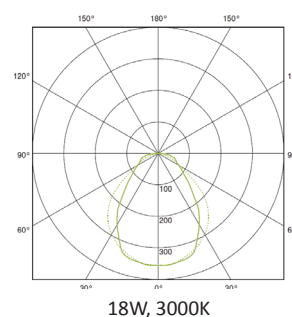

CAPRICE LED

FEATURES & BENEFITS

- > Microprism diffuser with light transparency $\geq 90\%$
- > Fully LG7 compliant
- > Average rated LED life: $>60,000$ hrs - (L80/B10)
- > High visual comfort - low glare
- > Optimum colour consistency - 3 step MacAdam ellipse tolerance
- > Photobiological hazard: RG0

PERFORMANCE

Light source	LED
Emission	Direct & Indirect
LED output	2540 - 9424lm
Luminaire output	1929 - 7360lm
Luminaire efficiency	≥ 104lm/W
CRI	>80
UGR	<19

MATERIALS

Body	Sheet steel
Finish	White
Diffuser	Microprism TP(a)

OPTIONS

- > 2 step MacAdam, CRI >90
- > Tuneable white
- > Internal fuse and LSOH cable

LAMP	COLOUR TEMP	DELIVERED LUMENS	DIMENSIONS	STANDARD	DALI	EMERGENCY	
						STANDARD	DALI
18W	3000K	1929lm	596 x 596	10700501	10700503	10700591	10700593
18W	4000K	2114lm	596 x 596	10700601	10700603	10700691	10700693
32W	3000K	3343lm	596 x 596	10700901	10700903	10700991	10700993
32W	4000K	3578lm	596 x 596	10701001	10701003	10701091	10701093
45W	3000K	5018lm	596 x 596	10701101	10701103	10701191	10701193
45W	4000K	5404lm	596 x 596	10701201	10701203	10701291	10701293
32W	3000K	3343lm	296 x 1196	10701301	10701303	10701391	10701393
32W	4000K	3578lm	296 x 1196	10701401	10701403	10701491	10701493
62W	3000K	6876lm	296 x 1196	10701501	10701503	10701591	10701593
62W	4000K	7360lm	296 x 1196	10701601	10701603	10701691	10701693