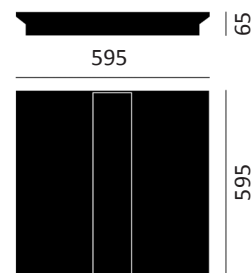

OPTIONS

- > Other RAL finishes
- > Internal fuse and LSOH cable

LAMP	COLOUR TEMP	DELIVERED LUMENS	DIMENSIONS	STANDARD	DALI	EMERGENCY STANDARD	DALI
25W	3000K	2820lm	595 x 595 x 65	13600101	13600103	13600191	13600193
25W	4000K	2984lm	595 x 595 x 65	13600201	13600203	13600291	13600293
32W	3000K	3542lm	595 x 595 x 65	13600301	13600303	13600391	13600393
32W	4000K	3749lm	595 x 595 x 65	13600401	13600403	13600491	13600493
38W	3000K	4092lm	595 x 595 x 65	13600501	13600503	13600591	13600593
38W	4000K	4329lm	595 x 595 x 65	13600601	13600603	13600691	13600693
52W	3000K	5304lm	595 x 595 x 65	13600701	13600703	13600791	13600793
52W	4000K	5594lm	595 x 595 x 65	13600801	13600803	13600891	13600893
38W	3000K	4069lm	295 x 1195 x 65	13600901	13600903	13600991	13600993
38W	4000K	4329lm	295 x 1195 x 65	13601001	13601003	13601091	13601093
76W	3000K	8138lm	295 x 1195 x 65	13601101	13601103	13601191	13601193
76W	4000K	8657lm	295 x 1195 x 65	13601201	13601203	13601291	13601293