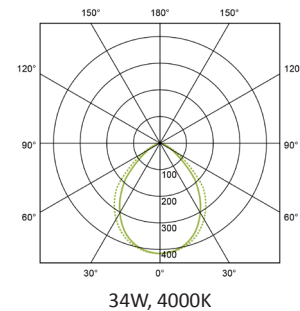

AMAROK IP WALK-OVER

FEATURES & BENEFITS

- > Rear access - easy to install and maintain
- > Average rated LED life: 60,000hrs (L80/B10) - maintenance free
- > Optimum colour consistency - 2 step MacAdam ellipse tolerance
- > Lightweight construction
- > High anti-bacterial protection
- > Photobiological hazard: RG0

PERFORMANCE

Light source	LED
LED output	4047 - 11610lm
Luminaire output	3090 - 7091lm
Luminaire efficiency	≥118lm/W
CRI	>80
UGR	<19

MATERIALS

Body	Sheet steel
Finish	White
Diffuser	Microprism with hardened matt glass
Wiring	Ø13mm cable entry

OPTIONS

- > 3hr emergency
- > Tuneable white
- > Other lumen outputs and sizes available
- > Internal fuse and LSOH cable

LAMP	COLOUR TEMP	DELIVERED LUMENS	PLASTERBOARD CEILING	
			STANDARD	DALI
26W	3000K	3090lm	12801101	12801103
26W	4000K	3253lm	12801201	12801203
34W	3000K	4120lm	12801301	12801303
34W	4000K	4337lm	12801401	12801403
42W	3000K	5051lm	12801501	12801503
42W	4000K	5319lm	12801601	12801603
56W	3000K	6734lm	12801701	12801703
56W	4000K	7091lm	12801801	12801803