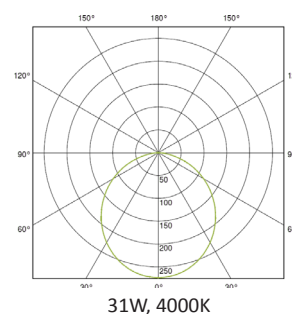

GENESIS LED

FEATURES & BENEFITS

- > High lumen efficiency
- > Average rated LED life: >60,000hrs (L80/B10)
- > Optimum colour consistency - 3 step MacAdam chromaticity tolerance
- > Suitable for recessed mounting in modular ceilings
- > Photobiological hazard: RG0

PERFORMANCE

Light source	LED
LED output	2600 - 4400lm
Luminaire output	1911 - 3545lm
Luminaire efficiency	≥100lm/W
CRI	>80

MATERIALS

Body	Sheet steel
Finish	White
Diffuser	Opal PMMA (85°C glow wire testing)

OPTIONS

- > 2 step MacAdam, CRI >90
- > Plasterboard ceiling mounting
- > Higher outputs available
- > Microprismatic diffuser
- > Internal fuse and LSOH cable

LAMP	COLOUR TEMP	DELIVERED LUMENS	STANDARD	DALI	EMERGENCY	
					STANDARD	DALI
19W	3000K	1911lm	11200501	11200503	11200591	11200593
18W	4000K	2094lm	11200601	11200603	11200691	11200693
33W	3000K	3312lm	11200701	11200703	11200791	11200793
32W	4000K	3545lm	11200801	11200803	11200891	11200893