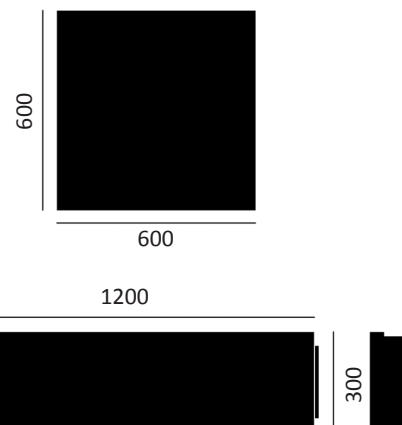

SIERRA

CONCEALED GRID LED

IP40 CLASS I F MARK C E

A high efficiency, back lit LED panel with a uniform illuminance designed to fit an SAS / Burgess / Armstrong style ceiling system. Ideal for offices, corridors and reception areas.

FEATURES & BENEFITS

- > Uniform light distribution - no spotting
- > Average rated LED life: >54,000hrs (L90/B10)
- > Optimum colour consistency - 3 step MacAdam chromaticity tolerance
- > Multiple sizes available
- > Photobiological hazard: RG1

PERFORMANCE

Light source	LED
Luminaire output	3200 - 7744lm
Luminaire efficiency	≥133lm/W
CRI	>80

MATERIALS

Body	Sheet steel
Finish	White
Diffuser	Opal polycarbonate

OPTIONS

- > 3000K on request
- > 2 step MacAdam, CRI >90
- > Air handling capability (40-60l/s)
- > Other sizes available
- > Other manufacturer's ceiling tiles
- > Internal fuse and LSOH cable

Exact measurements depend on the type of ceiling