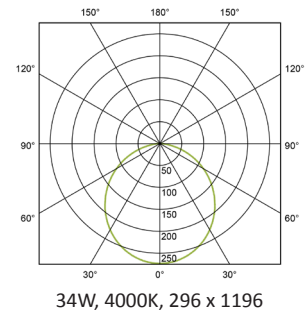

AMAROK IP LED

FEATURES & BENEFITS

- > Average rated LED life: >60,000hrs (L80/B10)
- > Optimum colour consistency - 2 step MacAdam ellipse tolerance
- > High anti-bacterial protection
- > Various sizes available: 300 x 600 / 600 x 600 / 300 x 1200 / 600 x 1200
- > Photobiological hazard: RG0

PERFORMANCE

Light source	LED
LED output	4260 - 13932lm
Luminaire output	3205 - 10482lm
Luminaire efficiency	≥123lm/W
CRI	>80

MATERIALS

Body	Sheet steel
Finish	White
Diffuser	Opal polycarbonate TP(a)

OPTIONS

- > 3hr emergency
- > Tuneable white and 3000K
- > Other lumen outputs available
- > Microprism with tempered glass (UGR <19)
- > Internal fuse and LSOH cable

LAMP	COLOUR TEMP	DELIVERED LUMENS	DIMENSIONS	LAY-IN MODULAR		PLASTERBOARD CEILINGS	
				STANDARD	DALI	STANDARD	DALI
28W	4000K	3494lm	296 x 596	13900201	13900203	13902201	13902203
26W	4000K	3205lm	596 x 596	13900401	13900403	13902401	13902403
34W	4000K	4274lm	596 x 596	13900601	13900603	13902601	13902603
43W	4000K	5342lm	596 x 596	13900801	13900803	13902801	13902803
56W	4000K	6988lm	596 x 596	13901001	13901003	13903001	13903003
70W	4000K	8735lm	596 x 596	13901201	13901203	13903201	13903203
34W	4000K	4274lm	296 x 1196	13901401	13901403	13903401	13903403
56W	4000K	6988lm	296 x 1196	13901601	13901603	13903601	13903603
51W	4000K	6410lm	596 x 1196	13901801	13901803	13903801	13903803
83W	4000K	10482lm	596 x 1196	13902001	13902003	13904001	13904003