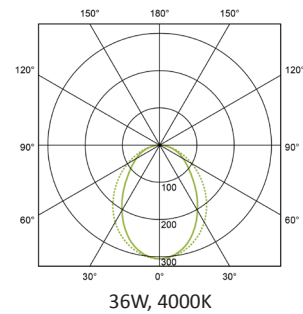

MUSTANG LED

FEATURES & BENEFITS

- > Microprism diffuser with light transparency $\geq 90\%$
- > Fully LG7 compliant
- > Average rated LED life: $>60,000$ hrs - (L80/B10)
- > High visual comfort - low glare
- > High lumen efficiency ≥ 100 lm/W
- > Optimum colour consistency - 3 step MacAdam ellipse tolerance
- > Photobiological hazard: RG0

PERFORMANCE

Light source	LED
Emission	Direct & Indirect
LED output	5080 - 9424lm
Luminaire output	3274 - 6074lm
Luminaire efficiency	≥ 90lm/W
CRI	>80
UGR	<19

MATERIALS

Body	Sheet steel
Finish	White
Diffuser	Microprism TP(a)

OPTIONS

- > 2 step MacAdam, CRI >90
- > Internal fuse and LSOH cable

LAMP	COLOUR TEMP	DELIVERED LUMENS	DIMENSIONS	STANDARD	DALI	EMERGENCY	
						STANDARD	DALI
36W	3000K	3274lm	593 x 593	13400101	13400103	13400191	13400193
36W	4000K	3589lm	593 x 593	13400201	13400203	13400291	13400293
62W	3000K	5675lm	593 x 593	13400301	13400303	13400391	13400393
62W	4000K	6074lm	593 x 593	13400401	13400403	13400491	13400493