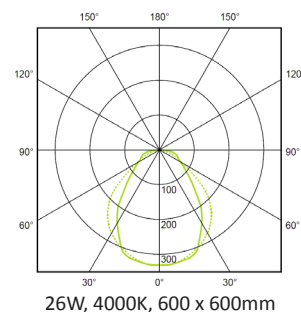

CAPRICE IP LED

IP65 IK08 CLASS I CE

FEATURES & BENEFITS

- > Fully LG7 compliant
- > Average rated LED life: >60,000hrs - (L80/B10)
- > High visual comfort - low glare
- > Optimum colour consistency - 3 step MacAdam ellipse tolerance
- > IP65 at the front and rear of luminaire
- > Photobiological hazard: RG0

PERFORMANCE

Light source	LED
Emission	Direct & Indirect
LED output	3810 - 7068lm
Luminaire output	2713 - 5032lm
Luminaire efficiency	≥100lm/W
CRI	>80
UGR	<19

MATERIALS

Body	Sheet steel
Finish	White
Diffuser	Tempered glass

OPTIONS

- > 2 step MacAdam, CRI >90
- > Internal fuse and LSOH cable

LAMP	COLOUR TEMP	DELIVERED LUMENS	DIMENSIONS	STANDARD	DALI	EMERGENCY STANDARD	DALI
27W	3000K	2713lm	596 x 596	13300101	13300103	13300191	13300193
26W	4000K	2973lm	596 x 596	13300201	13300203	13300291	13300293
47W	3000K	4701lm	596 x 596	13300301	13300303	13300391	13300393
46W	4000K	5032lm	596 x 596	13300401	13300403	13300491	13300493