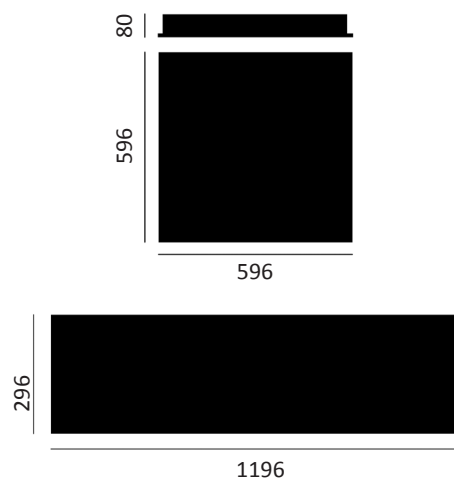

SIERRA LED

FEATURES & BENEFITS

- > Uniform light distribution
- > Average rated LED life: >54,000hrs (L90/B10)
- > Optimum colour consistency - 3 step MacAdam chromaticity tolerance
- > Various sizes available
- > Photobiological hazard: RG1

PERFORMANCE

Light source	LED
LED output	3410 - 11340lm
Luminaire output	2700 - 8680lm
Lumen efficiency	≥110lm/W
CRI	>80

MATERIALS

Body	Sheet steel
Finish	White
Diffuser	Opal polycarbonate TP(a)

OPTIONS

- > 3000K on request
- > Microprismatic diffuser
- > Microwave sensor for enhanced energy savings
- > Burgess, SAS & Armstrong ceiling versions
- > Tuneable white
- > Internal fuse and LSOH cable

LAMP	COLOUR TEMP	DELIVERED LUMENS	DIMENSIONS	STANDARD	DALI	EMERGENCY STANDARD	DALI
24W	4000K	2700lm	596 x 596	10901201	10901203	10901291	10901293
38W	4000K	4460lm	596 x 596	10901401	10901403	10901491	10901493
27W	4000K	2650lm	296 x 1196	10901601	10901603	10901691	10901693
43W	4000K	4390lm	296 x 1196	10901801	10901803	10901891	10901893
46W	4000K	5220lm	596 x 1196	10902001	10902003	10902091	10902093
76W	4000K	8680lm	596 x 1196	10902201	10902203	10902291	10902293