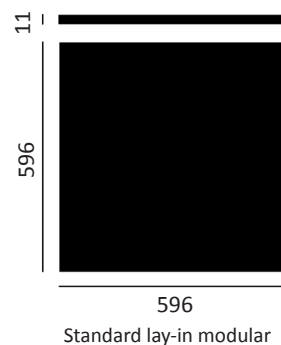

SMART EDGE LED

FEATURES & BENEFITS

- > High visual comfort, low glare - UGR<19
- > Quick and easy assembly
- > Homogeneous light distribution - no dark spots
- > Average LED life: >40,000hrs (L80/B10) - maintenance free
- > Optimum colour consistency - 3 step MacAdam ellipse tolerance

PERFORMANCE

Light source	LED
Luminaire output	3800lm
Luminaire efficiency	≥118lm/W
CRI	90
Beam angle	120 degrees
UGR	<19

MATERIALS

Body	Aluminium
Finish	White
Diffuser	Microprism TP(a)

OPTIONS

- > 3hr emergency
- > Surface mounting kit
- > 600x1200mm size
- > Tuneable white - ideal for human centric lighting
- > Internal fuse and LSOH cable

LAMP	COLOUR TEMP	DELIVERED LUMENS	CEILING TYPE	DIMENSIONS (NOMINAL)	STANDARD	DALI	EMERGENCY	
							STANDARD	DALI
32W	4000K	3800lm	Lay-in T15/T25	600x600	13200101	13200103	13200191	13200193
32W	4000K	3800lm	Burgess	600x600	13200201	13200203	13200291	13200293
32W	4000K	3800lm	SAS 330	600x600	13200301	13200303	13200391	13200393
32W	4000K	3800lm	Lay-in T15/T25	300x1200	13200401	13200403	13200491	13200493
32W	4000K	3800lm	Burgess	300x1200	13200501	13200503	13200591	13200593
32W	4000K	3800lm	SAS 330	300x1200	13200601	13200603	13200691	13200693