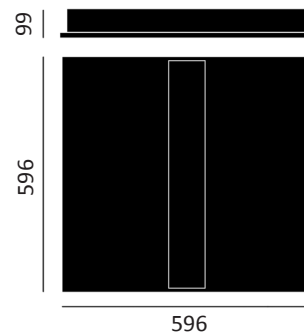

CAPRICE IP LED

IP65 IK08 CLASS I CE

FEATURES & BENEFITS

- > Fully LG7 compliant
- > Average rated LED life: >60,000hrs - (L80/B10)
- > High visual comfort - low glare
- > Optimum colour consistency - 3 step MacAdam ellipse tolerance
- > IP65 at the front and rear of luminaire
- > Photobiological hazard: RG0

PERFORMANCE

Light source	LED
Emission	Direct & Indirect
LED output	3810 - 7068lm
Luminaire output	2713 - 5032lm
Luminaire efficiency	≥100lm/W
CRI	>80
UGR	<19

MATERIALS

Body	Sheet steel
Finish	White
Diffuser	Tempered glass

OPTIONS

- > 2 step MacAdam, CRI >90
- > Internal fuse and LSOH cable

LAMP	COLOUR TEMP	DELIVERED LUMENS	DIMENSIONS	STANDARD	DALI	EMERGENCY STANDARD	DALI
27W	3000K	2713lm	596 x 596	13300101	13300103	13300191	13300193
26W	4000K	2973lm	596 x 596	13300201	13300203	13300291	13300293
47W	3000K	4701lm	596 x 596	13300301	13300303	13300391	13300393
46W	4000K	5032lm	596 x 596	13300401	13300403	13300491	13300493