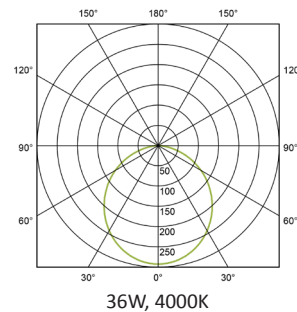

AMAROK IP SURFACE LED

FEATURES & BENEFITS

- > High visual comfort - low glare
- > Average rated LED life: 50,000hrs (L80/B10)
- > Optimum colour consistency - 2 step MacAdam ellipse tolerance
- > High anti-bacterial protection
- > Various nominal sizes available: 300 x 600/600 x 600/300 x 1200/600 x 1200
- > Photobiological hazard: RG0

PERFORMANCE

Light source	LED
LED output	2700 - 10800lm
Luminaire output	2036 - 8143lm
Luminaire efficiency	≥107lm/W
CRI	>80
UGR	<19

MATERIALS

Body	Sheet steel
Finish	White
Diffuser	Microprism with tempered anti-reflective matt glass

OPTIONS

- > 3000K
- > Microwave sensor
- > Other lumen outputs available
- > Internal fuse and LSOH cable

LAMP	COLOUR TEMP	DELIVERED LUMENS	DIMENSIONS	STANDARD	DALI	EMERGENCY	
						STANDARD	DALI
19W	4000K	2036lm	620 x 310	20800201	20800203	20800291	20800293
36W	4000K	4072lm	620 x 620	20800401	20800403	20800491	20800493
36W	4000K	4072lm	1210 x 310	20800601	20800603	20800691	20800693
71W	4000K	8143lm	1210 x 620	20800801	20800803	20800891	20800893