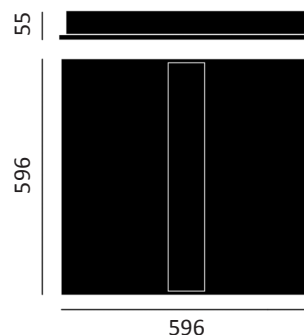

CAPRICE LED

FEATURES & BENEFITS

- > Microprism diffuser with light transparency $\geq 90\%$
- > Fully LG7 compliant
- > Average rated LED life: $>60,000$ hrs - (L80/B10)
- > High visual comfort - low glare
- > Optimum colour consistency - 3 step MacAdam ellipse tolerance
- > Photobiological hazard: RG0

PERFORMANCE

Light source	LED
Emission	Direct & Indirect
LED output	2540 - 9424lm
Luminaire output	1929 - 7360lm
Luminaire efficiency	≥ 104lm/W
CRI	>80
UGR	<19

MATERIALS

Body	Sheet steel
Finish	White
Diffuser	Microprism TP(a)

OPTIONS

- > 2 step MacAdam, CRI >90
- > Tuneable white
- > Internal fuse and LSOH cable

LAMP	COLOUR TEMP	DELIVERED LUMENS	DIMENSIONS	STANDARD	DALI	EMERGENCY	
						STANDARD	DALI
18W	3000K	1929lm	596 x 596	10700501	10700503	10700591	10700593
18W	4000K	2114lm	596 x 596	10700601	10700603	10700691	10700693
32W	3000K	3343lm	596 x 596	10700901	10700903	10700991	10700993
32W	4000K	3578lm	596 x 596	10701001	10701003	10701091	10701093
45W	3000K	5018lm	596 x 596	10701101	10701103	10701191	10701193
45W	4000K	5404lm	596 x 596	10701201	10701203	10701291	10701293
32W	3000K	3343lm	296 x 1196	10701301	10701303	10701391	10701393
32W	4000K	3578lm	296 x 1196	10701401	10701403	10701491	10701493
62W	3000K	6876lm	296 x 1196	10701501	10701503	10701591	10701593
62W	4000K	7360lm	296 x 1196	10701601	10701603	10701691	10701693