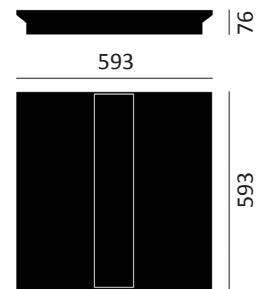

MUSTANG LED

FEATURES & BENEFITS

- > Microprism diffuser with light transparency $\geq 90\%$
- > Fully LG7 compliant
- > Average rated LED life: $>60,000$ hrs - (L80/B10)
- > High visual comfort - low glare
- > High lumen efficiency ≥ 100 lm/W
- > Optimum colour consistency - 3 step MacAdam ellipse tolerance
- > Photobiological hazard: RG0

PERFORMANCE

Light source	LED
Emission	Direct & Indirect
LED output	5080 - 9424lm
Luminaire output	3274 - 6074lm
Luminaire efficiency	≥ 90lm/W
CRI	>80
UGR	<19

MATERIALS

Body	Sheet steel
Finish	White
Diffuser	Microprism TP(a)

OPTIONS

- > 2 step MacAdam, CRI >90
- > Internal fuse and LSOH cable

LAMP	COLOUR TEMP	DELIVERED LUMENS	DIMENSIONS	STANDARD	DALI	EMERGENCY	
						STANDARD	DALI
36W	3000K	3274lm	593 x 593	13400101	13400103	13400191	13400193
36W	4000K	3589lm	593 x 593	13400201	13400203	13400291	13400293
62W	3000K	5675lm	593 x 593	13400301	13400303	13400391	13400393
62W	4000K	6074lm	593 x 593	13400401	13400403	13400491	13400493