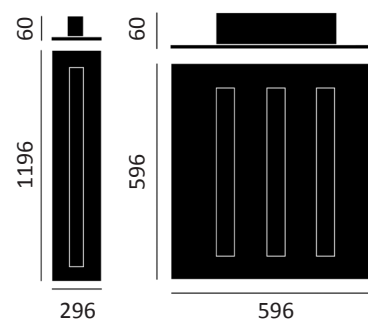

PROTON LED

IP20 CLASS I F MARK CE

FEATURES & BENEFITS

- > Fully LG7 compliant
- > High light transparency
- > Average rated LED life: >54,000hrs (L90/B10)
- > Optimum colour consistency - 3 step MacAdam chromaticity tolerance
- > Two sizes available
- > Photobiological hazard: RG1

PERFORMANCE

Light source	LED
LED output	3850 - 5880lm
Luminaire output	3250 - 4980lm
Luminaire efficiency	≥120lm/W
CRI	>80
UGR	<19

MATERIALS

Body	Sheet steel
Finish	White
Louvre	Anodised polished aluminium

OPTIONS

- > Tuneable white
- > Suspension kit
- > Surface mounting brackets
- > Internal fuse and LSOH cable

LAMP	COLOUR TEMP	DELIVERED LUMENS	DIMENSIONS	STANDARD	DALI	EMERGENCY STANDARD	DALI
27W	3000K	3250lm	596 x 596	12001301	12001303	12001391	12001393
27W	4000K	3320lm	596 x 596	12001401	12001403	12001491	12001493
40W	3000K	4880lm	596 x 596	12001501	12001503	12001591	12001593
40W	4000K	4980lm	596 x 596	12001601	12001603	12001691	12001693
27W	3000K	3250lm	296 x 1196	12001701	12001703	12001791	12001793
27W	4000K	3320lm	296 x 1196	12001801	12001803	12001891	12001893