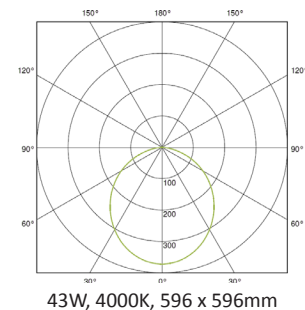

SIERRA IP LED

IP65 CLASS I CE

FEATURES & BENEFITS

- > Uniform light distribution
- > Average rated LED life: >54,000hrs (L80/B10)
- > Optimum colour consistency - 3 step MacAdam chromaticity tolerance
- > Various sizes available
- > Photobiological hazard: RG1

PERFORMANCE

Light source	LED
LED output	6360 - 14480lm
Luminaire output	4010 - 9560lm
Luminaire efficiency	≥93lm/W
CRI	>83

MATERIALS

Body	Sheet steel
Finish	White
Diffuser	Opal polycarbonate TP(a)

OPTIONS

- > 2 step MacAdam, CRI >90
- > Other lumen outputs available
- > SAS and Burgess-T ceiling version
- > Tuneable white
- > Internal fuse and LSOH cable

LAMP	COLOUR TEMP	DELIVERED LUMENS	DIMENSIONS	STANDARD	DALI	EMERGENCY STANDARD	DALI
43W	3000K	4170lm	596 x 596	11001501	11001503	11001591	11001593
43W	4000K	4250lm	596 x 596	11001601	11001603	11001691	11001693
43W	3000K	4010lm	296 x 1196	11001701	11001703	11001791	11001793
43W	4000K	4090lm	296 x 1196	11001801	11001803	11001891	11001893
100W	3000K	9380lm	596 x 1196	11001901	11001903	11001991	11001993
100W	4000K	9560lm	596 x 1196	11002001	11002003	11002091	11002093