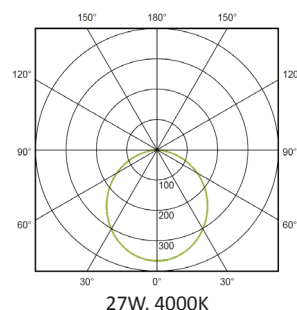

OPTIONS

- > 2 step MacAdam, CRI >90
- > Other RAL finishes
- > Internal fuse and LSOH cable

LAMP	COLOUR TEMP	DELIVERED LUMENS	MOUNTING	STANDARD	DALI	EMERGENCY	
						STANDARD	DALI
27W	3000K	3110lm	Recessed	11500901	11500903	11500991	11500993
27W	4000K	3170lm	Recessed	11501001	11501003	11501091	11501093
27W	3000K	3110lm	Lay-in	11501101	11501103	11501191	11501193
27W	4000K	3170lm	Lay-in	11501201	11501203	11501291	11501293