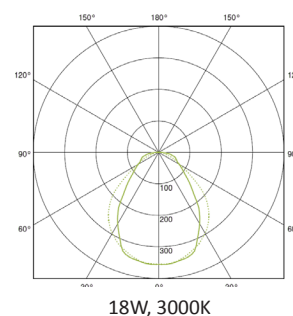

CAPRICE

CONCEALED GRID LED

IP20 IK04 CLASS I C E

FEATURES & BENEFITS

- > Suitable for concealed grid ceiling systems - SAS / Burgess / Armstrong
- > Microprism diffuser with light transparency $\geq 90\%$
- > High visual comfort - low glare
- > Average rated LED life: $>60,000$ hrs - (L80/B10)
- > Optimum colour consistency - 3 step MacAdam ellipse tolerance
- > Fully LG7 compliant
- > Photobiological hazard: RG0

PERFORMANCE

Light source	LED
Emission	Direct & Indirect
LED output	2540 - 9424lm
Luminaire output	1929 - 7364lm
Luminaire efficiency	≥ 104lm/W
CRI	>80
UGR	<19

MATERIALS

Body	Sheet steel
Finish	White
Diffuser	Microprism TP(a)

OPTIONS

- > 2 step MacAdam, CRI >90
- > Tuneable white
- > Internal fuse and LSOH cable

Exact measurements depend on the type of ceiling