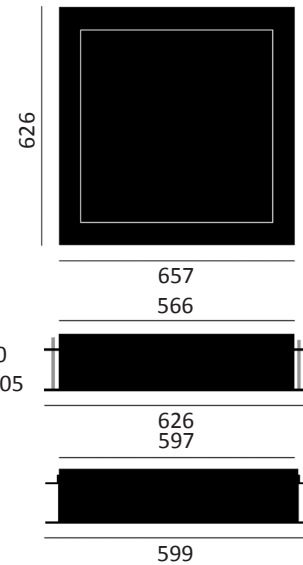

AMAROK IP WALK-OVER

FEATURES & BENEFITS

- > Rear access - easy to install and maintain
- > Average rated LED life: 60,000hrs (L80/B10) - maintenance free
- > Optimum colour consistency - 2 step MacAdam ellipse tolerance
- > Lightweight construction
- > High anti-bacterial protection
- > Photobiological hazard: RG0

PERFORMANCE

Light source	LED
LED output	4047 - 11610lm
Luminaire output	3090 - 7091lm
Luminaire efficiency	≥118lm/W
CRI	>80
UGR	<19

MATERIALS

Body	Sheet steel
Finish	White
Diffuser	Microprism with hardened matt glass
Wiring	Ø13mm cable entry

OPTIONS

- > 3hr emergency
- > Tuneable white
- > Other lumen outputs and sizes available
- > Internal fuse and LSOH cable

LAMP	COLOUR TEMP	DELIVERED LUMENS	PLASTERBOARD CEILING	
			STANDARD	DALI
26W	3000K	3090lm	12801101	12801103
26W	4000K	3253lm	12801201	12801203
34W	3000K	4120lm	12801301	12801303
34W	4000K	4337lm	12801401	12801403
42W	3000K	5051lm	12801501	12801503
42W	4000K	5319lm	12801601	12801603
56W	3000K	6734lm	12801701	12801703
56W	4000K	7091lm	12801801	12801803