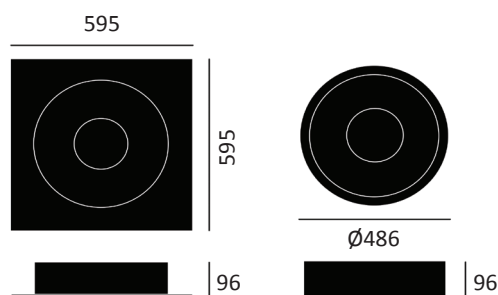

OPTIONS

- > 2 step MacAdam, CRI >90
- > Other RAL finishes
- > Internal fuse and LSOH cable

LAMP	COLOUR TEMP	DELIVERED LUMENS	MOUNTING	STANDARD	DALI	EMERGENCY	
						STANDARD	DALI
27W	3000K	3110lm	Recessed	11500901	11500903	11500991	11500993
27W	4000K	3170lm	Recessed	11501001	11501003	11501091	11501093
27W	3000K	3110lm	Lay-in	11501101	11501103	11501191	11501193
27W	4000K	3170lm	Lay-in	11501201	11501203	11501291	11501293