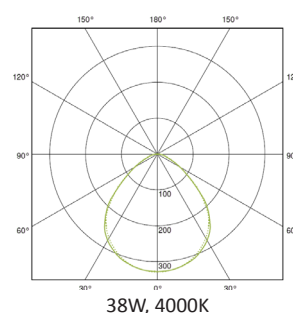

EVOQUE LED

FEATURES & BENEFITS

- > Recessed or surface mounting
- > Functional yet eye-catching design
- > Homogeneous light distribution
- > Average rated LED life: >54,000hrs (L90/B10)
- > Optimum colour consistency - 3 step MacAdam chromaticity tolerance
- > Photobiological hazard: RG1

PERFORMANCE

Light source	LED
LED output	6720 - 6840lm
Luminaire output	4280 - 4370lm
Luminaire efficiency	≥112lm/W
CRI	>80

MATERIALS

Body	Sheet steel
Finish	White
Diffuser	Opal PMMA

OPTIONS

- > 2 step MacAdam, CRI >90
- > Dual lighting with downlighter
- > Internal fuse and LSOH cable

LAMP	COLOUR TEMP	DELIVERED LUMENS	MOUNTING	STANDARD	DALI	EMERGENCY STANDARD	
						STANDARD	DALI
38W	3000K	4280lm	Recessed	11400901	11400903	11400991	11400993
38W	4000K	4370lm	Recessed	11401001	11401003	11401091	11401093
38W	3000K	4280lm	Surface	11401101	11401103	11401191	11401193
38W	4000K	4370lm	Surface	11401201	11401203	11401291	11401293