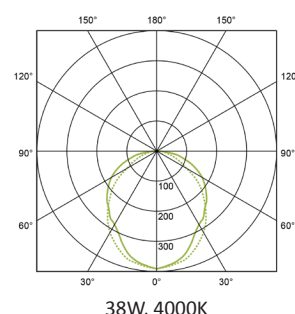

OPTIONS

- > Other RAL finishes
- > Internal fuse and LSOH cable

LAMP	COLOUR TEMP	DELIVERED LUMENS	DIMENSIONS	STANDARD	DALI	EMERGENCY STANDARD	DALI
25W	3000K	2820lm	595 x 595 x 65	13600101	13600103	13600191	13600193
25W	4000K	2984lm	595 x 595 x 65	13600201	13600203	13600291	13600293
32W	3000K	3542lm	595 x 595 x 65	13600301	13600303	13600391	13600393
32W	4000K	3749lm	595 x 595 x 65	13600401	13600403	13600491	13600493
38W	3000K	4092lm	595 x 595 x 65	13600501	13600503	13600591	13600593
38W	4000K	4329lm	595 x 595 x 65	13600601	13600603	13600691	13600693
52W	3000K	5304lm	595 x 595 x 65	13600701	13600703	13600791	13600793
52W	4000K	5594lm	595 x 595 x 65	13600801	13600803	13600891	13600893
38W	3000K	4069lm	295 x 1195 x 65	13600901	13600903	13600991	13600993
38W	4000K	4329lm	295 x 1195 x 65	13601001	13601003	13601091	13601093
76W	3000K	8138lm	295 x 1195 x 65	13601101	13601103	13601191	13601193
76W	4000K	8657lm	295 x 1195 x 65	13601201	13601203	13601291	13601293