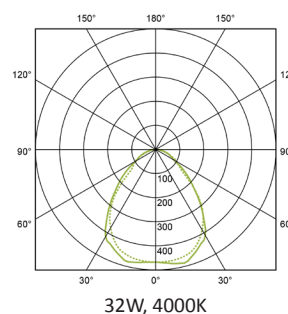

SMART EDGE LED

FEATURES & BENEFITS

- > High visual comfort, low glare - UGR<19
- > Quick and easy assembly
- > Homogeneous light distribution - no dark spots
- > Average LED life: >40,000hrs (L80/B10) - maintenance free
- > Optimum colour consistency - 3 step MacAdam ellipse tolerance

PERFORMANCE

Light source	LED
Luminaire output	3800lm
Luminaire efficiency	≥118lm/W
CRI	90
Beam angle	120 degrees
UGR	<19

MATERIALS

Body	Aluminium
Finish	White
Diffuser	Microprism TP(a)

OPTIONS

- > 3hr emergency
- > Surface mounting kit
- > 600x1200mm size
- > Tuneable white - ideal for human centric lighting
- > Internal fuse and LSOH cable

LAMP	COLOUR TEMP	DELIVERED LUMENS	CEILING TYPE	DIMENSIONS (NOMINAL)	STANDARD	DALI	EMERGENCY	
							STANDARD	DALI
32W	4000K	3800lm	Lay-in T15/T25	600x600	13200101	13200103	13200191	13200193
32W	4000K	3800lm	Burgess	600x600	13200201	13200203	13200291	13200293
32W	4000K	3800lm	SAS 330	600x600	13200301	13200303	13200391	13200393
32W	4000K	3800lm	Lay-in T15/T25	300x1200	13200401	13200403	13200491	13200493
32W	4000K	3800lm	Burgess	300x1200	13200501	13200503	13200591	13200593
32W	4000K	3800lm	SAS 330	300x1200	13200601	13200603	13200691	13200693