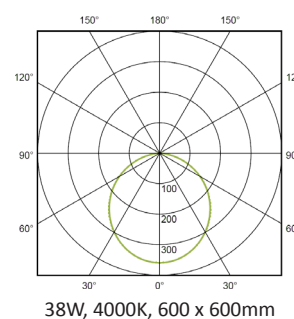

SIERRA LED

FEATURES & BENEFITS

- > Uniform light distribution
- > Average rated LED life: >54,000hrs (L90/B10)
- > Optimum colour consistency - 3 step MacAdam chromaticity tolerance
- > Various sizes available
- > Photobiological hazard: RG1

PERFORMANCE

Light source	LED
LED output	3410 - 11340lm
Luminaire output	2700 - 8680lm
Lumen efficiency	≥110lm/W
CRI	>80

MATERIALS

Body	Sheet steel
Finish	White
Diffuser	Opal polycarbonate TP(a)

OPTIONS

- > 3000K on request
- > Microprismatic diffuser
- > Microwave sensor for enhanced energy savings
- > Burgess, SAS & Armstrong ceiling versions
- > Tuneable white
- > Internal fuse and LSOH cable

LAMP	COLOUR TEMP	DELIVERED LUMENS	DIMENSIONS	STANDARD	DALI	EMERGENCY STANDARD	DALI
24W	4000K	2700lm	596 x 596	10901201	10901203	10901291	10901293
38W	4000K	4460lm	596 x 596	10901401	10901403	10901491	10901493
27W	4000K	2650lm	296 x 1196	10901601	10901603	10901691	10901693
43W	4000K	4390lm	296 x 1196	10901801	10901803	10901891	10901893
46W	4000K	5220lm	596 x 1196	10902001	10902003	10902091	10902093
76W	4000K	8680lm	596 x 1196	10902201	10902203	10902291	10902293