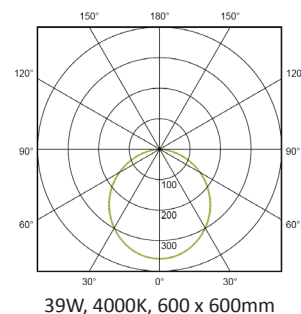

SIERRA

CONCEALED GRID LED

IP40 CLASS I F MARK C E

A high efficiency, back lit LED panel with a uniform illuminance designed to fit an SAS / Burgess / Armstrong style ceiling system. Ideal for offices, corridors and reception areas.

FEATURES & BENEFITS

- > Uniform light distribution - no spotting
- > Average rated LED life: >54,000hrs (L90/B10)
- > Optimum colour consistency - 3 step MacAdam chromaticity tolerance
- > Multiple sizes available
- > Photobiological hazard: RG1

PERFORMANCE

Light source	LED
Luminaire output	3200 - 7744lm
Luminaire efficiency	≥133lm/W
CRI	>80

MATERIALS

Body	Sheet steel
Finish	White
Diffuser	Opal polycarbonate

OPTIONS

- > 3000K on request
- > 2 step MacAdam, CRI >90
- > Air handling capability (40-60l/s)
- > Other sizes available
- > Other manufacturer's ceiling tiles
- > Internal fuse and LSOH cable

Exact measurements depend on the type of ceiling