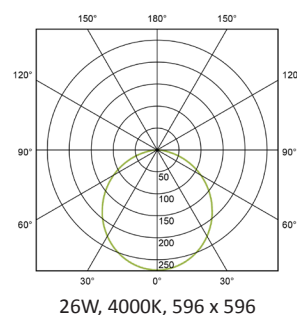

LAMP	COLOUR TEMP	DELIVERED LUMENS	DIMENSIONS	STANDARD	DALI
28W	4000K	3494lm	296 x 596	12400101	12400103
26W	4000K	3205lm	596 x 596	12400201	12400203
34W	4000K	4274lm	596 x 596	12400301	12400303
43W	4000K	5342lm	596 x 596	12400401	12400403
56W	4000K	6988lm	596 x 596	12400501	12400503
70W	4000K	8735lm	596 x 596	12400601	12400603
34W	4000K	4274lm	296 x 1196	12400701	12400703
56W	4000K	6988lm	296 x 1196	12400801	12400803
51W	4000K	6410lm	596 x 1196	12400901	12400903
83W	4000K	10482lm	596 x 1196	12401001	12401003