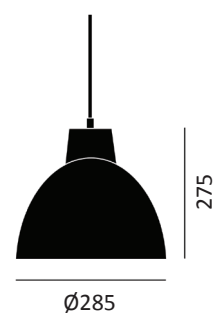

OPTIONS

> Concrete ceiling rose

Concrete

Steel

Brass

Copper

*The last two digits represent the choice of cable.
Please see page 118 to make your selection.*

Ø285mm