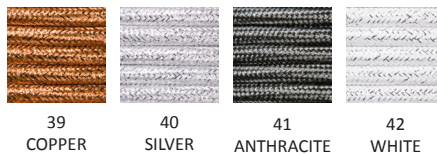

DARK GREY

29

BLACK

30

BROWN

31

CLARET

32

LINEN CABLES

BROCADE CABLES

CEILING ROSE

We offer a variety of ceiling roses to suit the style of luminaire. Our standard default is a steel ceiling rose unless stated. However, in most cases, a concrete ceiling rose can be ordered to match the shade of the luminaire.