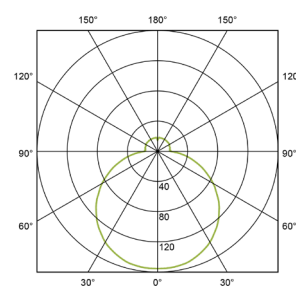

CARINA LED

IP41 CLASS I CE

FEATURES & BENEFITS

- > Homogeneous light distribution
- > Long rated LED life: >138,000hrs (L80/B10)
- > Optimum colour consistency - 3 step MacAdam chromaticity tolerance

PERFORMANCE

Light source	LED (Samsung)
LED output	4750 - 6890lm
Luminaire output	3090 - 4480lm
Luminaire efficiency	≥85lm/W
CRI	>80

MATERIALS

Body and canopy	Steel
Finish	White / Black / Silver
Diffuser	Triple layer opal matt glass
Mounting	Three wire suspension and canopy

OPTIONS

- > Replacement shade
- > Bluetooth enabled

35W, 3000K