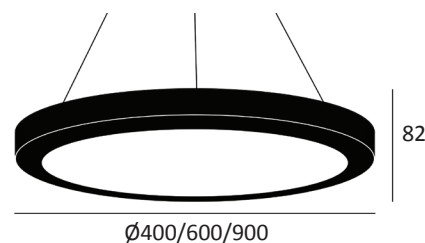

RING LED

IP20 CLASS I CE

FEATURES & BENEFITS

- > Available in multiple sizes for grouping
- > Homogeneous light distribution - no spotting
- > Average rated LED life: >50,000hrs (L80/B10)
- > Optimum colour consistency - 3 step MacAdam chromaticity tolerance

PERFORMANCE

Light source	LED
LED output	2423 - 6543lm
Luminaire output	2295 - 6523lm
Luminaire efficiency	≥92lm/W
CRI	>80

MATERIALS

Body	Extruded aluminium profile
Finish	Grey / White / Black
Diffuser	Satin opal
Mounting	Suspension

OPTIONS

- > 3hr emergency
- > DALI
- > Other RAL finishes on request
- > Ø1200mm

LAMP	COLOUR TEMP	DELIVERED LUMENS	DIMENSIONS	GREY	WHITE	BLACK
24W	3000K	2295lm	Ø400 x 82	63600101	63600701	63601301
24W	4000K	2416lm	Ø400 x 82	63600201	63600801	63601401
41W	3000K	3824lm	Ø600 x 82	63600301	63600901	63601501
41W	4000K	4157lm	Ø600 x 82	63600401	63601001	63601601
65W	3000K	5980lm	Ø900 x 82	63600501	63601101	63601701
65W	4000K	6523lm	Ø900 x 82	63600601	63601201	63601801