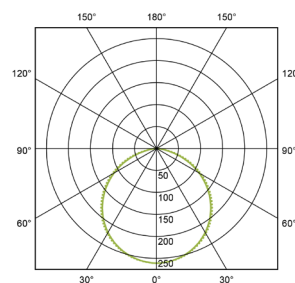

312W, 3000K

LAMP	COLOUR TEMP	DELIVERED LUMENS	TYPE	DIMENSIONS	STANDARD	DALI
35W	3000K	3131lm	Square - Full	660 x 660	64900101	64900103
35W	4000K	3274lm	Square - Full	660 x 660	64900201	64900203
65W	3000K	5565lm	Square - Full	660 x 660	64900301	64900303
65W	4000K	5821lm	Square - Full	660 x 660	64900401	64900403
93W	3000K	8348lm	Square - Full	660 x 660	64900501	64900503
93W	4000K	8732lm	Square - Full	660 x 660	64900601	64900603
70W	3000K	6260lm	Square - Full	930 x 930	64900701	64900703
70W	4000K	6549lm	Square - Full	930 x 930	64900801	64900803
117W	3000K	10434lm	Square - Full	930 x 930	64900901	64900903
117W	4000K	10915lm	Square - Full	930 x 930	64901001	64901003
175W	3000K	15652lm	Square - Full	930 x 930	64901101	64901103
175W	4000K	16372lm	Square - Full	930 x 930	64901201	64901203
110W	3000K	10782lm	Square - Full	1200 x 1200	64901301	64901303
110W	4000K	11279lm	Square - Full	1200 x 1200	64901401	64901403
202W	3000K	18086lm	Square - Full	1200 x 1200	64901501	64901503
202W	4000K	18919lm	Square - Full	1200 x 1200	64901601	64901603
312W	3000K	27826lm	Square - Full	1200 x 1200	64901701	64901703
312W	4000K	29106lm	Square - Full	1200 x 1200	64901801	64901803
32W	3000K	1984lm	Square - Edge	660 x 660	64901901	64901903
32W	4000K	2075lm	Square - Edge	660 x 660	64902001	64902003
65W	3000K	3969lm	Square - Edge	660 x 660	64902101	64902103
65W	4000K	4150lm	Square - Edge	660 x 660	64902201	64902203
50W	3000K	2977lm	Square - Edge	930 x 930	64902301	64902303
50W	4000K	3113lm	Square - Edge	930 x 930	64902401	64902403
92W	3000K	5952lm	Square - Edge	930 x 930	64902501	64902503
92W	4000K	6225lm	Square - Edge	930 x 930	64902601	64902603
65W	3000K	3969lm	Square - Edge	1200 x 1200	64902701	64902703
65W	4000K	4150lm	Square - Edge	1200 x 1200	64902801	64902803
123W	3000K	7940lm	Square - Edge	1200 x 1200	64902901	64902903
123W	4000K	8300lm	Square - Edge	1200 x 1200	64903001	64903003