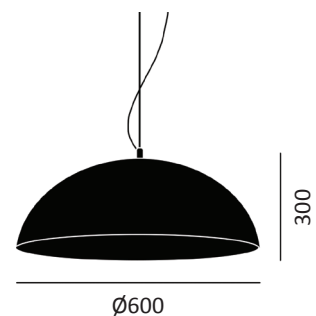

OPTIONS

> Decorative finishes

*The last two digits represent the choice of cable.
Please see page 118 to make your selection.*

Ø600mm - NATURAL INNER IMPRINT

FINISH	STEEL	BRASS	COPPER
Natural	557001 + __	557009 + __	557017 + __
Grey	557002 + __	557010 + __	557018 + __
Anthracite	557003 + __	557011 + __	557019 + __
Black	557004 + __	557012 + __	557020 + __
Chocolate	557005 + __	557013 + __	557021 + __
Green	557006 + __	557014 + __	557022 + __
Blue	557007 + __	557015 + __	557023 + __
Ochre	557008 + __	557016 + __	557024 + __