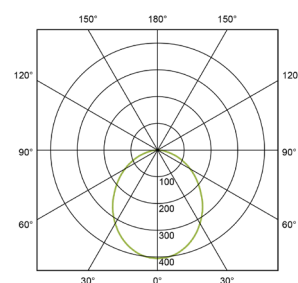

SNAKE LED

IP40

CLASS
I

C E

FEATURES & BENEFITS

- > Multiple outputs and finishes for design flexibility
- > Homogeneous light distribution - no spotting
- > Average rated LED life >52,000hrs (L90/B10)
- > Optimum colour consistency - 3 step MacAdam chromaticity tolerance

PERFORMANCE

Light source	LED
Emission	Direct
Luminaire output	4662 - 7820lm
Luminaire efficiency	≥100lm/W
CRI	>83
Beam angle	Wide beam

MATERIALS

Body	Extruded aluminium profile
Finish	Grey / White / Black
Diffuser	Opal PMMA
Mounting	Suspension, 1.5m

OPTIONS

- > 3hr emergency
- > Other RAL finishes on request

LAMP	COLOUR TEMP	DELIVERED LUMENS	STANDARD			DALI		
			GREY	WHITE	BLACK	GREY	WHITE	BLACK
44W	3000K	4662lm	61000101	61000201	61000301	61000103	61000203	61000303
44W	4000K	4692lm	61000401	61000501	61000601	61000403	61000503	61000603
57W	3000K	5820lm	61000701	61000801	61000901	61000703	61000803	61000903
57W	4000K	5865lm	61001001	61001101	61001201	61001003	61001103	61001203
68W	3000K	6835lm	61001301	61001401	61001501	61001303	61001403	61001503
68W	4000K	6882lm	61001501	61001701	61001801	61001503	61001703	61001803
78W	3000K	7770lm	61001901	61002001	61002101	61001903	61002003	61002103
78W	4000K	7820lm	61002201	61002301	61002401	61002203	61002303	61002403