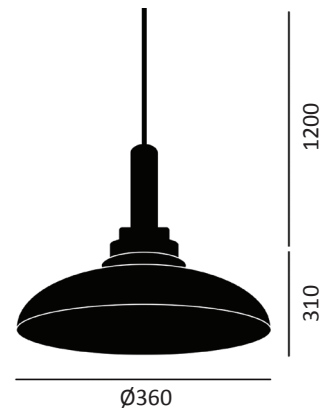

Ø350/460/700

FINISH	Ø350MM	Ø460MM	Ø700MM
Black / Brass	56400100	56400500	56400900
Bronze	56400200	56400600	56401000
Nickel	56400300	56400700	56401100
Rusty	56400400	56400800	56401200

PRAGA

MATERIALS

Body	Aluminium
Finish	Red / Lilac / Rusty Green / White
Dimensions	Ø240mm / Ø340mm
Lamp holder	E27, Max 40W

FINISH	Ø240MM	Ø340MM
Red	56600100	56600500
Lilac	56600200	56600600
Rusty Green	56600300	56600700
White	56600400	56600800

BERLIN

**MATERIALS**

Body	Aluminium
Finish	Green / Brown / Rusty Brown
Dimensions	Ø360mm
Lamp holder	E27, Max 60W