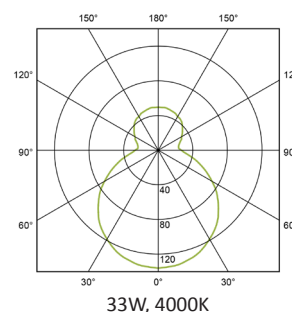

SATURN LED

FEATURES & BENEFITS

- > Homogeneous light distribution
- > Long average LED life: >114,000hrs LED life (L80/B10)
- > Optimum colour consistency - 3 step MacAdam chromaticity tolerance

PERFORMANCE

Light source	LED (Samsung)
LED output	2270 - 4460lm
Luminaire output	1540 - 3030lm
Luminaire efficiency	≥86lm/W
CRI	>80

MATERIALS

Body and canopy	Steel
Finish	Silver / Black
Diffuser	Triple layer opal matt glass
Mounting	Suspension wires 1m adjustable length

OPTIONS

- > Replacement shade
- > Matching surface mounted luminaire

LAMP	COLOUR TEMP	DELIVERED LUMENS	DIMENSIONS	FINISH	STANDARD	DALI
18W	3000K	1540lm	Ø350 x 105	Silver	42300501	42300503
18W	4000K	1630lm	Ø350 x 105	Silver	42300601	42300603
18W	3000K	1540lm	Ø350 x 105	Black	42300701	42300703
18W	4000K	1630lm	Ø350 x 105	Black	42300801	42300803
33W	3000K	2880lm	Ø490 x 130	Silver	42300901	42300903
33W	4000K	3030lm	Ø490 x 130	Silver	42301001	42301003
33W	3000K	2880lm	Ø490 x 130	Black	42301101	42301103
33W	4000K	3030lm	Ø490 x 130	Black	42301201	42301203