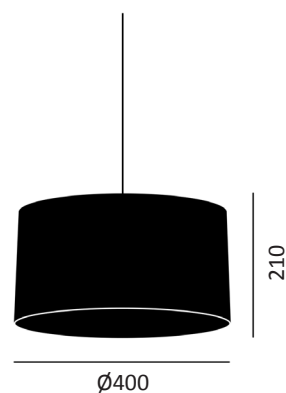

*The last two digits represent the choice of cable.
Please see page 118 to make your selection.*

Ø400mm

FINISH	METAL PAINT FINISH				
	CHAMPAGNE BRONZE	COPPER	SILVER GUN	BRASS	CONCRETE
Natural	558001 + __	558009 + __	558017 + __	558025 + __	558033 + __
Grey	558002 + __	558010 + __	558018 + __	558026 + __	558034 + __
Anthracite	558003 + __	558011 + __	558019 + __	558027 + __	558035 + __
Black	558004 + __	558012 + __	558020 + __	558028 + __	558036 + __
Chocolate	558005 + __	558013 + __	558021 + __	558029 + __	558037 + __
Green	558006 + __	558014 + __	558022 + __	558030 + __	558038 + __
Blue	558007 + __	558015 + __	558023 + __	558031 + __	558039 + __
Ochre	558008 + __	558016 + __	558024 + __	558032 + __	558040 + __