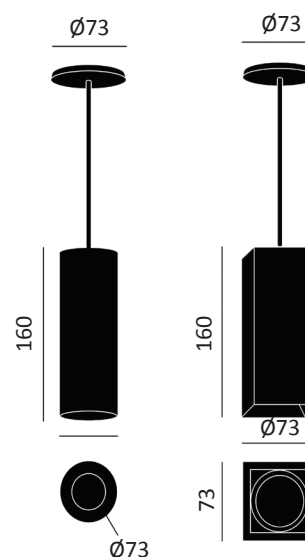

FOCUS PENDANT

FEATURES & BENEFITS

- > Stunning black pearl reflector for aesthetic appeal
- > High visual comfort - exceptionally low glare
- > Cylindrical and cuboid versions available for design flexibility
- > Average rated LED life: >50,000hrs (L80/B10)
- > Optimum colour consistency - 3 step MacAdam ellipse tolerance

PERFORMANCE

Light source	LED
Luminaire output	380 - 1707lm
CRI	90
Beam angle	15° / 24° / 38°
UGR	<19

MATERIALS

Body	Aluminium
Finish	Grey / White / Black
Reflector	Black pearl
Mounting	Suspended with ceiling rose

OPTIONS

- > Triac dimming
- > Other RAL colours available and 2700K
- > Champagne gold anti-glare reflector
- > Honeycomb, linear spread lens and spread lens accessories
- > Complementary wall luminaires, surface and recessed downlights and track luminaires