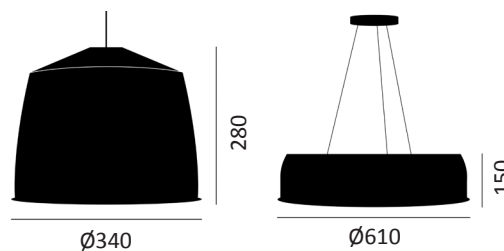

ANDRIA LED

FEATURES & BENEFITS

- > Elegant, minimalist design
- > Average rated LED life: >50,000hrs (L80/B10)
- > Optimum colour consistency - 3 step MacAdam ellipse tolerance
- > Various coloured finishes

PERFORMANCE

Light source	LED
Emission	Direct
Luminaire output	520 - 560lm (Ø340mm), 2090-3500lm (Ø610mm)
CRI	80
Beam angle	120°

MATERIALS

Body	Aluminium
Finish	White-Gold / Black-Gold / Black-Silver
Diffuser	Opal

OPTIONS

- > Surface mounted version
- > Microwave sensor for enhanced energy savings
- > DALI

LAMP	COLOUR TEMP	DELIVERED LUMENS	DIMENSIONS	WHITE/GOLD	BLACK/GOLD	BLACK/SILVER
9W	3000K	520lm	Ø340 x 280	64300101	64300201	64300301
9W	4000K	560lm	Ø340 x 280	64300401	64300501	64300601
32W	3000K	2090lm	Ø610 x 150	64300701	64300801	64300901
32W	4000K	2250lm	Ø610 x 150	64301001	64301101	64301201
50W	3000K	3250lm	Ø610 x 150	64301301	64301401	64301501
50W	4000K	3500lm	Ø610 x 150	64301601	64301701	64301801