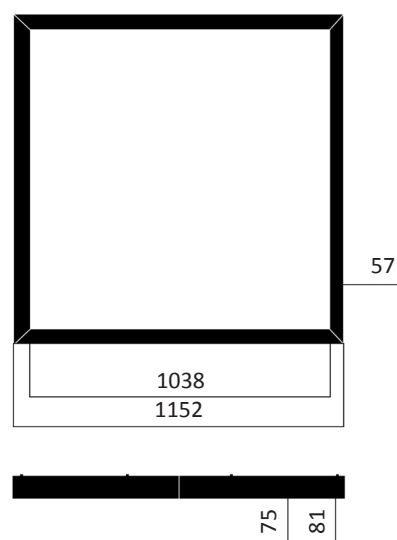

OPTIONS

- > 3hr emergency
- > Other sizes available: 1352 x 1352 / 1752 x 1752mm
- > Suspension kit

DIRECT

LAMP	COLOUR TEMP	DELIVERED LUMENS	STANDARD			DALI		
			GREY	WHITE	BLACK	GREY	WHITE	BLACK
56W	3000K	5600lm	64400101	64400201	64400301	64400103	64400203	64400303
56W	4000K	5712lm	64400401	64400501	64400601	64400403	64400503	64400603
72W	3000K	6980lm	64400701	64400801	64400901	64400703	64400803	64400903
72W	4000K	7140lm	64401001	64401101	64401201	64401003	64401103	64401203
88W	3000K	8192lm	64401301	64401401	64401501	64401303	64401403	64401503
88W	4000K	8376lm	64401601	64401701	64401801	64401603	64401703	64401803
100W	3000K	9320lm	64401901	64402001	64402101	64401903	64402003	64402103
100W	4000K	9520lm	64402201	64402301	64402401	64402203	64402303	64402403