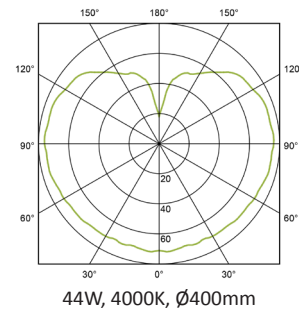

ADRIA LED

FEATURES & BENEFITS

- > Homogeneous light distribution
- > Long average LED life: >114,000hrs LED life (L80/B10)
- > Optimum colour consistency - 3 step MacAdam chromaticity tolerance

PERFORMANCE

Light source	LED (Samsung)
LED output	1070 - 7150lm
Luminaire output	950 - 6290lm
Luminaire efficiency	≥105lm/W
CRI	>80

MATERIALS

Body and canopy	Steel
Finish	White / Brass / Polished stainless steel / Ground stainless steel
Diffuser	Triple layer opal matt glass
Mounting	Suspension rod, 1000mm

OPTIONS

- > Other suspension lengths - 200/ 400/ 600/ 800mm
- > Steel wire cables up to 2000mm