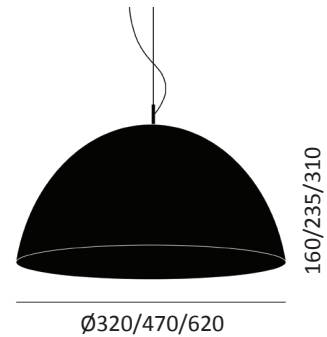

BALTIMORE

MATERIALS

Body	Concrete
Finish	Choice of 8 base colours: Natural / Grey / Anthracite / Black / Chocolate / Green / Blue / Ochre
Cable suspension	Steel / Brass / Copper
Cable	Polyester, cotton, linen and brocade options. Standard: Black polyester braid unless stated (Last 2 code digits: 00) Max: 1200mm suspension length.
Ceiling rose	Steel, single cable Other options available
Dimensions	Ø320mm, height: 160mm, 2.95Kg Ø470mm, height: 235mm, 6.25Kg Ø620mm, height: 310mm, 10Kg
Lamp holder	E27, Max 40W

OPTIONS

> Concrete ceiling rose

*The last two digits represent the choice of cable.
Please see page 118 to make your selection.*

Ø320mm

FINISH	STEEL	BRASS	COPPER
Natural	553001 +__	553009 +__	553017 +__
Grey	553002 +__	553010 +__	553018 +__
Anthracite	553003 +__	553011 +__	553019 +__
Black	553004 +__	553012 +__	553020 +__
Chocolate	553005 +__	553013 +__	553021 +__
Green	553006 +__	553014 +__	553022 +__
Blue	553007 +__	553015 +__	553023 +__
Ochre	553008 +__	553016 +__	553024 +__

Ø470mm

FINISH	STEEL	BRASS	COPPER
Natural	553025 +__	553033 +_	553041 +_
Grey	553026 +__	553034 +_	553042 +_
Anthracite	553027 +__	553035 +_	553043 +_
Black	553028 +__	553036 +_	553044 +_
Chocolate	553029 +__	553037 +_	553045 +_
Green	553030 +__	553038 +_	553046 +_
Blue	553031 +_	553039 +_	553047 +_
Ochre	553032 +_	553040 +_	553048 +_