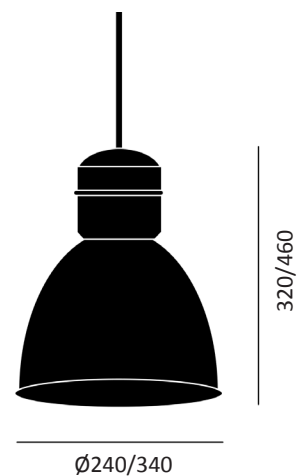

Ø350/460/700

FINISH	Ø350MM	Ø460MM	Ø700MM
Black / Brass	56400100	56400500	56400900
Bronze	56400200	56400600	56401000
Nickel	56400300	56400700	56401100
Rusty	56400400	56400800	56401200

PRAGA

MATERIALS

Body	Aluminium
Finish	Red / Lilac / Rusty Green / White
Dimensions	Ø240mm / Ø340mm
Lamp holder	E27, Max 40W

FINISH	Ø240MM	Ø340MM
Red	56600100	56600500
Lilac	56600200	56600600
Rusty Green	56600300	56600700
White	56600400	56600800

BERLIN

**MATERIALS**

Body	Aluminium
Finish	Green / Brown / Rusty Brown
Dimensions	Ø360mm
Lamp holder	E27, Max 60W