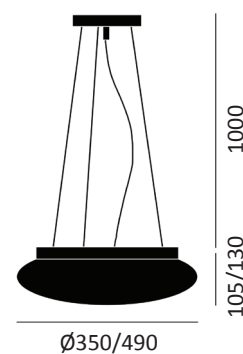

SATURN LED

FEATURES & BENEFITS

- > Homogeneous light distribution
- > Long average LED life: >114,000hrs LED life (L80/B10)
- > Optimum colour consistency - 3 step MacAdam chromaticity tolerance

PERFORMANCE

Light source	LED (Samsung)
LED output	2270 - 4460lm
Luminaire output	1540 - 3030lm
Luminaire efficiency	≥86lm/W
CRI	>80

MATERIALS

Body and canopy	Steel
Finish	Silver / Black
Diffuser	Triple layer opal matt glass
Mounting	Suspension wires 1m adjustable length

OPTIONS

- > Replacement shade
- > Matching surface mounted luminaire

LAMP	COLOUR TEMP	DELIVERED LUMENS	DIMENSIONS	FINISH	STANDARD	DALI
18W	3000K	1540lm	Ø350 x 105	Silver	42300501	42300503
18W	4000K	1630lm	Ø350 x 105	Silver	42300601	42300603
18W	3000K	1540lm	Ø350 x 105	Black	42300701	42300703
18W	4000K	1630lm	Ø350 x 105	Black	42300801	42300803
33W	3000K	2880lm	Ø490 x 130	Silver	42300901	42300903
33W	4000K	3030lm	Ø490 x 130	Silver	42301001	42301003
33W	3000K	2880lm	Ø490 x 130	Black	42301101	42301103
33W	4000K	3030lm	Ø490 x 130	Black	42301201	42301203