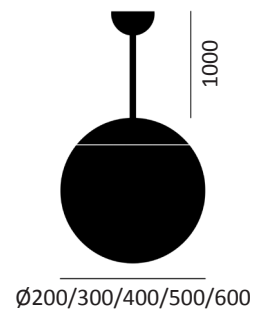

ADRIA LED

FEATURES & BENEFITS

- > Homogeneous light distribution
- > Long average LED life: >114,000hrs LED life (L80/B10)
- > Optimum colour consistency - 3 step MacAdam chromaticity tolerance

PERFORMANCE

Light source	LED (Samsung)
LED output	1070 - 7150lm
Luminaire output	950 - 6290lm
Luminaire efficiency	≥105lm/W
CRI	>80

MATERIALS

Body and canopy	Steel
Finish	White / Brass / Polished stainless steel / Ground stainless steel
Diffuser	Triple layer opal matt glass
Mounting	Suspension rod, 1000mm

OPTIONS

- > Other suspension lengths - 200/ 400/ 600/ 800mm
- > Steel wire cables up to 2000mm