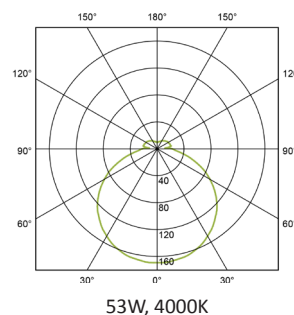

DELIA LED

IP41 IK10 CLASS I CE

SECTION 03: PENDANT

FEATURES & BENEFITS

- > Available in various lumen outputs and sizes
- > Matching surface mounted luminaires available
- > Average rated LED life: >88,000hrs (L80/B10)
- > Optimum colour consistency - 3 step MacAdam chromaticity tolerance

PERFORMANCE

Light source	LED (Samsung)
Emission	Direct
LED output	3690 - 7150lm
Luminaire output	2580 - 4720lm
Luminaire efficiency	>89lm/W
CRI	>80

MATERIALS

Body	Sheet steel
Finish	White
Diffuser	Opal PMMA
Mounting	3 wire suspension, length 1 metre

OPTIONS

- > Replacement shade

LAMP	COLOUR TEMP	DELIVERED LUMENS	SIZE	STANDARD	DALI
28W	3000K	2580lm	Ø400x80	42103001	42103003
28W	4000K	2720lm	Ø400x80	42103101	42103103
36W	3000K	3400lm	Ø400x80	42103201	42103203
36W	4000K	3550lm	Ø400x80	42103301	42103303
35W	3000K	3140lm	Ø500x85	42103401	42103403
35W	4000K	3310lm	Ø500x85	42103501	42103503
53W	3000K	4470lm	Ø500x85	42103601	42103603
53W	4000K	4720lm	Ø500x85	42103701	42103703

www.spearlighting.com | T: 01895 746006 | F: 01895 746005