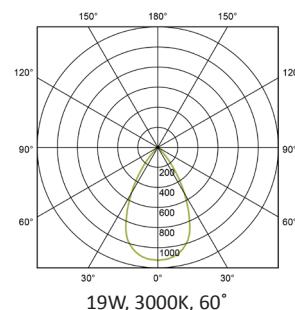

CONICA LED

FEATURES & BENEFITS

- > Effective passive heat dissipation
- > High visual comfort - extremely low glare
- > Average rated LED life: >50,000hrs (L80/B10)
- > Optimum colour consistency - 3 step MacAdam chromaticity tolerance
- > Integral driver

PERFORMANCE

Light source	LED
Distribution	Symmetric
Luminaire output	890—1780lm
LED output	1000 - 2000lm
Luminaire efficiency	≥93lm/W
CRI	>80
Beam angle	60 degrees
UGR	<14

MATERIALS

Body	Die-cast aluminium
Finish	Matt white / Black
Mounting	Up to 2m black fabric suspension cable

OPTIONS

- > 20°/38° beam angle optics
- > Snoot and honeycomb accessories
- > Polished chrome and brushed copper finish
- > Other colour temperatures on request

LAMP	COLOUR TEMP	DELIVERED LUMENS	FINISH	STANDARD
9.5W	3000K	890lm	White	63700901
9.5W	3000K	890lm	Black	63701001
19W	3000K	1780lm	White	63702101
19W	3000K	1780lm	Black	63702201