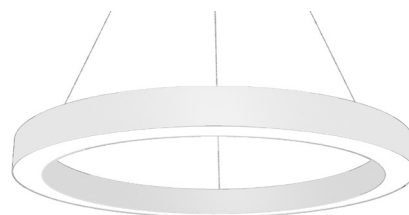

RING LED

IP20 CLASS I CE

FEATURES & BENEFITS

- > Available in multiple sizes for grouping
- > Homogeneous light distribution - no spotting
- > Average rated LED life: >50,000hrs (L80/B10)
- > Optimum colour consistency - 3 step MacAdam chromaticity tolerance

PERFORMANCE

Light source	LED
LED output	2423 - 6543lm
Luminaire output	2295 - 6523lm
Luminaire efficiency	≥92lm/W
CRI	>80

MATERIALS

Body	Extruded aluminium profile
Finish	Grey / White / Black
Diffuser	Satin opal
Mounting	Suspension

OPTIONS

- > 3hr emergency
- > DALI
- > Other RAL finishes on request
- > Ø1200mm

LAMP	COLOUR TEMP	DELIVERED LUMENS	DIMENSIONS	GREY	WHITE	BLACK
24W	3000K	2295lm	Ø400 x 82	63600101	63600701	63601301
24W	4000K	2416lm	Ø400 x 82	63600201	63600801	63601401
41W	3000K	3824lm	Ø600 x 82	63600301	63600901	63601501
41W	4000K	4157lm	Ø600 x 82	63600401	63601001	63601601
65W	3000K	5980lm	Ø900 x 82	63600501	63601101	63601701
65W	4000K	6523lm	Ø900 x 82	63600601	63601201	63601801