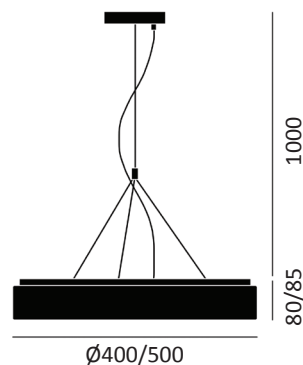

DELIA LED

IP41 IK10 CLASS I CE

SECTION 03: PENDANT

FEATURES & BENEFITS

- > Available in various lumen outputs and sizes
- > Matching surface mounted luminaires available
- > Average rated LED life: >88,000hrs (L80/B10)
- > Optimum colour consistency - 3 step MacAdam chromaticity tolerance

PERFORMANCE

Light source	LED (Samsung)
Emission	Direct
LED output	3690 - 7150lm
Luminaire output	2580 - 4720lm
Luminaire efficiency	>89lm/W
CRI	>80

MATERIALS

Body	Sheet steel
Finish	White
Diffuser	Opal PMMA
Mounting	3 wire suspension, length 1 metre

OPTIONS

- > Replacement shade

LAMP	COLOUR TEMP	DELIVERED LUMENS	SIZE	STANDARD	DALI
28W	3000K	2580lm	Ø400x80	42103001	42103003
28W	4000K	2720lm	Ø400x80	42103101	42103103
36W	3000K	3400lm	Ø400x80	42103201	42103203
36W	4000K	3550lm	Ø400x80	42103301	42103303
35W	3000K	3140lm	Ø500x85	42103401	42103403
35W	4000K	3310lm	Ø500x85	42103501	42103503
53W	3000K	4470lm	Ø500x85	42103601	42103603
53W	4000K	4720lm	Ø500x85	42103701	42103703

www.spearlighting.com | T: 01895 746006 | F: 01895 746005