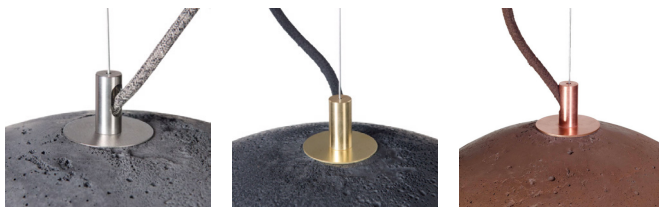

Ochre

METAL ELEMENT

Steel

Brass

Copper

POLYESTER BRAIDED CABLES

00

BLACK