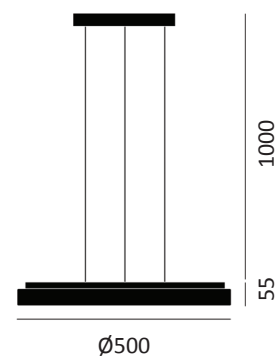

LAMP	COLOUR TEMP	DELIVERED LUMENS	FINISH	STANDARD	DALI
35W	3000K	3090lm	White	61400101	61400103
35W	4000K	3260lm	White	61400201	61400203
35W	3000K	3090lm	Silver	61400301	61400303
35W	4000K	3260lm	Silver	61400401	61400403
35W	3000K	3090lm	Black	61400501	61400503
35W	4000K	3260lm	Black	61400601	61400603
50W	3000K	4250lm	White	61400701	61400703
50W	4000K	4480lm	White	61400801	61400803
50W	3000K	4250lm	Silver	61400901	61400903
50W	4000K	4480lm	Silver	61401001	61401003
50W	3000K	4250lm	Black	61401101	61401103
50W	4000K	4480lm	Black	61401201	61401203