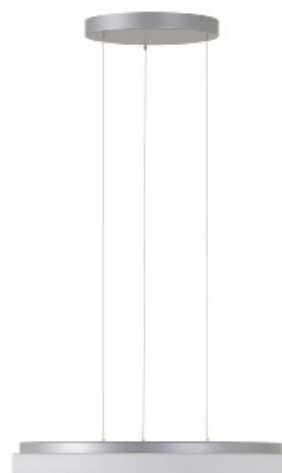

CARINA LED

IP41 CLASS I CE

FEATURES & BENEFITS

- > Homogeneous light distribution
- > Long rated LED life: >138,000hrs (L80/B10)
- > Optimum colour consistency - 3 step MacAdam chromaticity tolerance

PERFORMANCE

Light source	LED (Samsung)
LED output	4750 - 6890lm
Luminaire output	3090 - 4480lm
Luminaire efficiency	≥85lm/W
CRI	>80

MATERIALS

Body and canopy	Steel
Finish	White / Black / Silver
Diffuser	Triple layer opal matt glass
Mounting	Three wire suspension and canopy

OPTIONS

- > Replacement shade
- > Bluetooth enabled

35W, 3000K