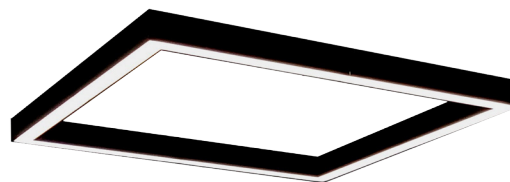

GOLF 57 SQUARE LED

FEATURES & BENEFITS

- > Multiple outputs and finishes for maximum design flexibility
- > Direct or direct/indirect distribution
- > Average 54,000hrs LED life - (L90/B10)
- > Optimum colour consistency - 3 step MacAdam ellipse tolerance

PERFORMANCE

Light source	LED
Luminaire output	5600 - 9520lm (DIR) 6625 - 11200lm (DI-IN)
Luminaire efficiency	≥100lm/W
CRI	80

MATERIALS

Body	Extruded aluminium profile
Finish	Grey / White / Black
Diffuser	Opal polycarbonate TP(a)
Mounting	Surface or suspended