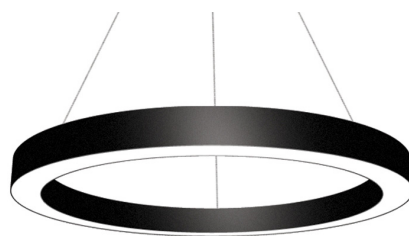

RING LED

IP20 CLASS I CE

FEATURES & BENEFITS

- > Available in multiple sizes for grouping
- > Homogeneous light distribution - no spotting
- > Average rated LED life: >50,000hrs (L80/B10)
- > Optimum colour consistency - 3 step MacAdam chromaticity tolerance

PERFORMANCE

Light source	LED
LED output	2423 - 6543lm
Luminaire output	2295 - 6523lm
Luminaire efficiency	≥92lm/W
CRI	>80

MATERIALS

Body	Extruded aluminium profile
Finish	Grey / White / Black
Diffuser	Satin opal
Mounting	Suspension

OPTIONS

- > 3hr emergency
- > DALI
- > Other RAL finishes on request
- > Ø1200mm

LAMP	COLOUR TEMP	DELIVERED LUMENS	DIMENSIONS	GREY	WHITE	BLACK
24W	3000K	2295lm	Ø400 x 82	63600101	63600701	63601301
24W	4000K	2416lm	Ø400 x 82	63600201	63600801	63601401
41W	3000K	3824lm	Ø600 x 82	63600301	63600901	63601501
41W	4000K	4157lm	Ø600 x 82	63600401	63601001	63601601
65W	3000K	5980lm	Ø900 x 82	63600501	63601101	63601701
65W	4000K	6523lm	Ø900 x 82	63600601	63601201	63601801