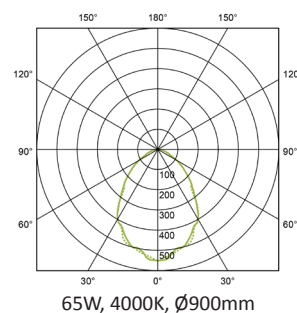

RING LED

IP20 CLASS I CE

FEATURES & BENEFITS

- > Available in multiple sizes for grouping
- > Homogeneous light distribution - no spotting
- > Average rated LED life: >50,000hrs (L80/B10)
- > Optimum colour consistency - 3 step MacAdam chromaticity tolerance

PERFORMANCE

Light source	LED
LED output	2423 - 6543lm
Luminaire output	2295 - 6523lm
Luminaire efficiency	≥92lm/W
CRI	>80

MATERIALS

Body	Extruded aluminium profile
Finish	Grey / White / Black
Diffuser	Satin opal
Mounting	Suspension

OPTIONS

- > 3hr emergency
- > DALI
- > Other RAL finishes on request
- > Ø1200mm

LAMP	COLOUR TEMP	DELIVERED LUMENS	DIMENSIONS	GREY	WHITE	BLACK
24W	3000K	2295lm	Ø400 x 82	63600101	63600701	63601301
24W	4000K	2416lm	Ø400 x 82	63600201	63600801	63601401
41W	3000K	3824lm	Ø600 x 82	63600301	63600901	63601501
41W	4000K	4157lm	Ø600 x 82	63600401	63601001	63601601
65W	3000K	5980lm	Ø900 x 82	63600501	63601101	63601701
65W	4000K	6523lm	Ø900 x 82	63600601	63601201	63601801