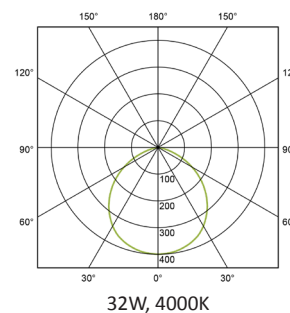

ANDRIA LED

FEATURES & BENEFITS

- > Elegant, minimalist design
- > Average rated LED life: >50,000hrs (L80/B10)
- > Optimum colour consistency - 3 step MacAdam ellipse tolerance
- > Various coloured finishes

PERFORMANCE

Light source	LED
Emission	Direct
Luminaire output	520 - 560lm (Ø340mm), 2090-3500lm (Ø610mm)
CRI	80
Beam angle	120°

MATERIALS

Body	Aluminium
Finish	White-Gold / Black-Gold / Black-Silver
Diffuser	Opal

OPTIONS

- > Surface mounted version
- > Microwave sensor for enhanced energy savings
- > DALI

LAMP	COLOUR TEMP	DELIVERED LUMENS	DIMENSIONS	WHITE/GOLD	BLACK/GOLD	BLACK/SILVER
9W	3000K	520lm	Ø340 x 280	64300101	64300201	64300301
9W	4000K	560lm	Ø340 x 280	64300401	64300501	64300601
32W	3000K	2090lm	Ø610 x 150	64300701	64300801	64300901
32W	4000K	2250lm	Ø610 x 150	64301001	64301101	64301201
50W	3000K	3250lm	Ø610 x 150	64301301	64301401	64301501
50W	4000K	3500lm	Ø610 x 150	64301601	64301701	64301801