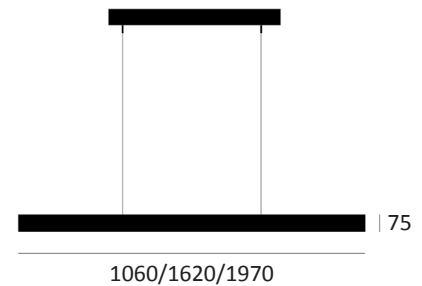

OPTIONS

- > Copper / Brass finish
- > Matching concrete wall luminaire
- > Teak wood version

*The last two digits represent the choice of cable.
Please see page 118 to make your selection.*

FINISH	1060mm, 14W		1620mm, 22W		1970mm, 28W	
	3000K	4000K	3000K	4000K	3000K	4000K
Natural	56800150	56800950	56801750	56802550	56803350	56804150
Grey	56800250	56801050	56801850	56802650	56803450	56804250
Anthracite	56800350	56801150	56801950	56802750	56803550	56804350
Black	56800450	56801250	56802050	56802850	56803650	56804450
Chocolate	56800550	56801350	56802150	56802950	56803750	56804550
Green	56800650	56801450	56802250	56803050	56803850	56804650
Blue	56800750	56801550	56802350	56803150	56803950	56804750
Ochre	56800850	56801650	56802450	56803250	56804050	56804850