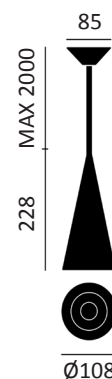

CONICA LED

FEATURES & BENEFITS

- > Effective passive heat dissipation
- > High visual comfort - extremely low glare
- > Average rated LED life: >50,000hrs (L80/B10)
- > Optimum colour consistency - 3 step MacAdam chromaticity tolerance
- > Integral driver

PERFORMANCE

Light source	LED
Distribution	Symmetric
Luminaire output	890—1780lm
LED output	1000 - 2000lm
Luminaire efficiency	≥93lm/W
CRI	>80
Beam angle	60 degrees
UGR	<14

MATERIALS

Body	Die-cast aluminium
Finish	Matt white / Black
Mounting	Up to 2m black fabric suspension cable

OPTIONS

- > 20°/38° beam angle optics
- > Snoot and honeycomb accessories
- > Polished chrome and brushed copper finish
- > Other colour temperatures on request

LAMP	COLOUR TEMP	DELIVERED LUMENS	FINISH	STANDARD
9.5W	3000K	890lm	White	63700901
9.5W	3000K	890lm	Black	63701001
19W	3000K	1780lm	White	63702101
19W	3000K	1780lm	Black	63702201