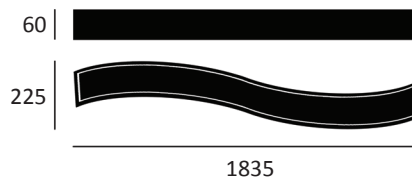

SNAKE LED

IP40

CLASS
I

C E

FEATURES & BENEFITS

- > Multiple outputs and finishes for design flexibility
- > Homogeneous light distribution - no spotting
- > Average rated LED life >52,000hrs (L90/B10)
- > Optimum colour consistency - 3 step MacAdam chromaticity tolerance

PERFORMANCE

Light source	LED
Emission	Direct
Luminaire output	4662 - 7820lm
Luminaire efficiency	≥100lm/W
CRI	>83
Beam angle	Wide beam

MATERIALS

Body	Extruded aluminium profile
Finish	Grey / White / Black
Diffuser	Opal PMMA
Mounting	Suspension, 1.5m

OPTIONS

- > 3hr emergency
- > Other RAL finishes on request

LAMP	COLOUR TEMP	DELIVERED LUMENS	STANDARD			DALI		
			GREY	WHITE	BLACK	GREY	WHITE	BLACK
44W	3000K	4662lm	61000101	61000201	61000301	61000103	61000203	61000303
44W	4000K	4692lm	61000401	61000501	61000601	61000403	61000503	61000603
57W	3000K	5820lm	61000701	61000801	61000901	61000703	61000803	61000903
57W	4000K	5865lm	61001001	61001101	61001201	61001003	61001103	61001203
68W	3000K	6835lm	61001301	61001401	61001501	61001303	61001403	61001503
68W	4000K	6882lm	61001501	61001701	61001801	61001503	61001703	61001803
78W	3000K	7770lm	61001901	61002001	61002101	61001903	61002003	61002103
78W	4000K	7820lm	61002201	61002301	61002401	61002203	61002303	61002403