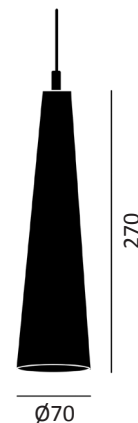

SEATTLE

MATERIALS

Body	Concrete
Finish	Choice of 8 base colours: Natural / Grey / Anthracite / Black / Chocolate / Green / Blue / Ochre
Cable suspension	Steel / Brass / Copper
Cable	Polyester, cotton, linen and brocade options. Standard: Black polyester braid unless stated (Last 2 code digits: 00) Max: 1200mm suspension length.
Ceiling rose	Steel, single cable Other options available
Dimensions	Ø70mm, height: 270mm
Lamp holder	GU10

OPTIONS

- > Concrete ceiling rose
- > Multi-shade configuration
- > 7W lamp (620lm, 3000K / 640lm, 4000K)
- > 9W lamp (820lm, 3000K / 840lm, 4000K)

PART CODE EXAMPLE: SEATTLE 55400122

Natural shade with a steel lamp holder with birch polyester braided cable

Ø70mm

FINISH	STEEL	BRASS	COPPER
Natural	554001 +__	554009 +__	554017 +__
Grey	554002 +__	554010 +__	554018 +__
Anthracite	554003 +__	554011 +__	554019 +__
Black	554004 +__	554012 +__	554020 +__
Chocolate	554005 +__	554013 +__	554021 +__
Green	554006 +__	554014 +__	554022 +__
Blue	554007 +__	554015 +__	554023 +__
Ochre	554008 +__	554016 +__	554024 +__