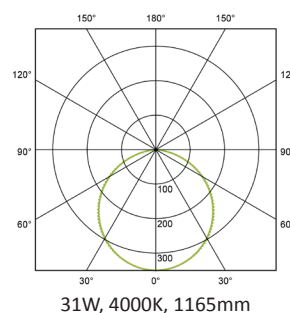

GOLF 65 LED

FEATURES & BENEFITS

- > Individual or continuous mounting
- > Recessed, suspended or surface versions
- > Versatile layout configurations
- > Multiple lengths available with the option of infill sections and PIR sensors
- > Optimum colour consistency - 3 step MacAdam ellipse tolerance
- > Average rated LED life: >54,000hrs (L90/B10) - maintenance free

PERFORMANCE

Light source	LED
Emission	Direct
Luminaire output	1058 - 4930lm
Luminaire efficiency	≥90lm/W
CRI	>80

MATERIALS

Body	Extruded aluminium profile
Finish	Grey / White / Black
Diffuser	Opal polycarbonate TP(a)

OPTIONS

- > 3hr emergency
- > Other RAL finishes
- > 3000K
- > Illuminated corners
- > Linear joints, end caps, wall joints and suspension kits
- > 2-step MacAdam , CRI >90
- > Internal fuse and LSOH cables

SURFACE/SUSPENDED	
65	65 585 / 875 / 1165 / 1455 / 1745 / 2035
RECESSED	
65	86 585 / 875 / 1165 / 1455 / 1745 / 2035

Please allow 10mm extra for the cut out length and 5mm extra for the width