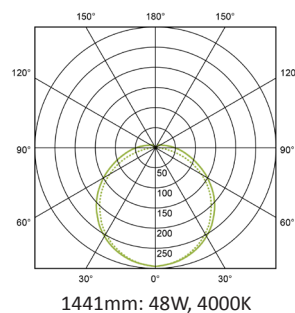

LAMP	COLOUR TEMP	DELIVERED LUMENS	LENGTH	STANDARD	DALI	EMERGENCY	
						STANDARD	DALI
28W	4000K	3350lm	601mm	25901201	25901203	25901291	25901293
27W	4000K	3500lm	1161mm	25901401	25901403	25901491	25901493
50W	4000K	6050lm	1161mm	25901601	25901603	25901691	25901693
48W	4000K	6100lm	1441mm	25901801	25901803	25901891	25901893
71W	4000K	8450lm	1441mm	25902001	25902003	25902091	25902093

www.spearlighting.com | T: 01895 746006 | F: 01895 746005