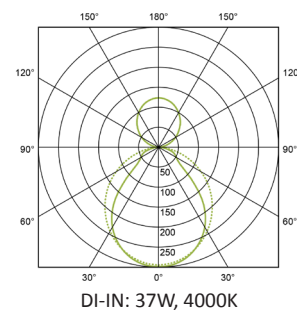

GOLF 28 LED

IP20

CLASS
I

C E

FEATURES & BENEFITS

- > Uniform, diffuse illumination
- > Slim, sleek design with clean lines
- > Average rated LED life: >60,000hrs (L80/B10)
- > Optimum colour consistency - 3 step MacAdam chromaticity tolerance

PERFORMANCE

Light source	LED
Emission	Direct / Direct & indirect
LED output	2070 - 8440lm (DIR Opal) 6200 - 14770lm (DI-IN Opal) 1610 - 6600lm (DIR Louvre) 5300 - 12930lm (DI-IN Louvre)
Luminaire output	1320 - 5370lm (DIR Opal) 3900 - 9270lm (DI-IN Opal) 1050 - 4300lm (DIR Louvre) 3380 - 8200lm (DI-IN Louvre)
Luminaire efficiency	≥94lm/W (Opal) ≥88lm/W (Louvre)
CRI	>80
UGR	<14 (Louvre)

MATERIALS

Body	Extruded aluminium profile
Finish	Grey / White / Black
Diffuser	Opal polycarbonate TP(a)
Mounting	Suspension

OPTIONS

- > PIR
- > 3hr emergency
- > Other finishes available including wood
- > 2-step MacAdam, CRI>90
- > Tuneable white 2700—6500K
- > Parabolic louvre / Microprism
- > Internal fuse and LSOH cables

545/1085/1625/2170

28

100