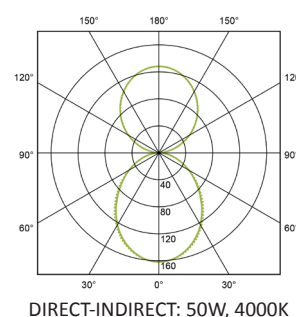

PERFORMANCE

Light source	LED
Emission	Direct / Direct & Indirect
LED output	4712 - 9424lm (DIR) 7496 - 14136lm (DI-IN)
Luminaire output	3510 - 7023lm (DIR) 5288 - 9950lm (DI-IN)
Luminaire efficiency	≥102lm/W (DIR) / ≥105lm/W (DI-IN)
CRI	>80