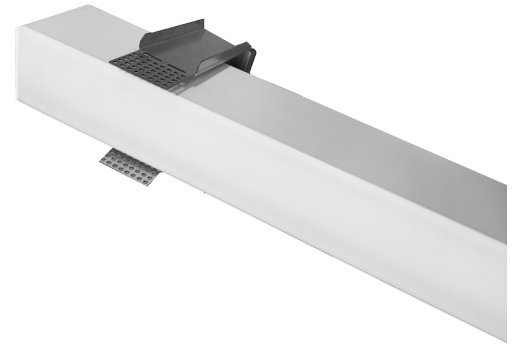

PERFORMANCE

Light source	LED
LED output	1780 - 7120lm
Luminaire output	780 - 5500lm
CRI	84

MATERIALS

Body	Aluminium profile
Finish	White
Diffuser	Opal polycarbonate TP(a)

OPTIONS

- > 3hr emergency
- > 3000K
- > Linear joints and end caps
- > 2-step MacAdam, CRI>90
- > Internal fuse and LSOH cables