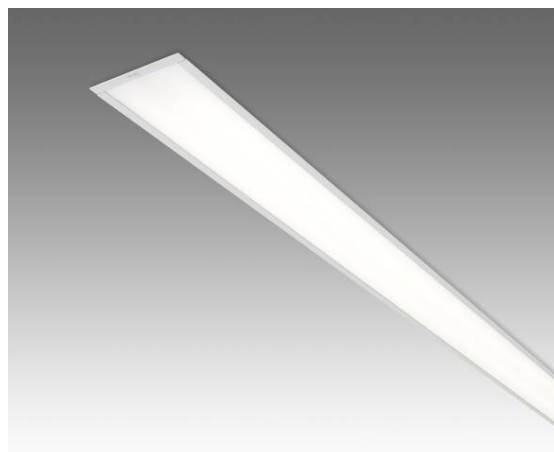

PERFORMANCE

Light source	LED
LED output	Up to 179lm/W
Luminaire output	3503 - 12219lm
CRI	>90

MATERIALS

Body	Extruded aluminium profile
Finish	Grey / White
Diffuser	Opal polycarbonate TP(a)

OPTIONS

- > 3hr emergency
- > Tuneable white
- > Microwave sensor
- > Bluetooth enabled
- > Other RAL finishes
- > Linear joints, end caps, corner sections
- > CRI>90