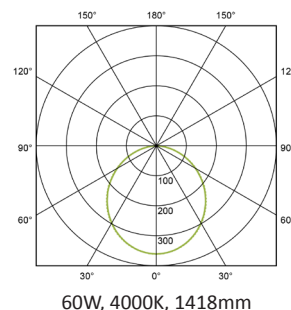

PERFORMANCE

Light source	LED
LED output	Up to 179lm/W
Luminaire output	3503 - 12219lm
CRI	>90

MATERIALS

Body	Extruded aluminium profile
Finish	Grey / White
Diffuser	Opal polycarbonate TP(a)

OPTIONS

- > 3hr emergency
- > Tuneable white
- > Microwave sensor
- > Bluetooth enabled
- > Other RAL finishes
- > Linear joints, end caps, corner sections
- > CRI>90