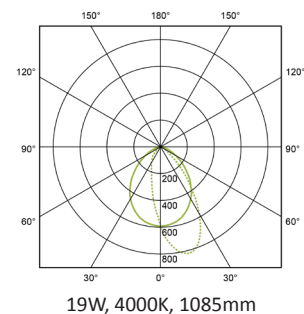

PERFORMANCE

Light source	LED
Emission	Direct / Direct & indirect
LED output	2070 - 8440lm (DIR Opal) 6200 - 14770lm (DI-IN Opal) 1610 - 6600lm (DIR Louvre) 5300 - 12930lm (DI-IN Louvre)
Luminaire output	1320 - 5370lm (DIR Opal) 3900 - 9270lm (DI-IN Opal) 1050 - 4300lm (DIR Louvre) 3380 - 8200lm (DI-IN Louvre)
Luminaire efficiency	≥94lm/W (Opal) ≥88lm/W (Louvre)
CRI	>80
UGR	<14 (Louvre)

PERFORMANCE

Light source	LED
Luminaire output	780 - 5500lm
CRI	89

MATERIALS

Body	Extruded aluminium profile
Finish	Grey / White / Black
Diffuser	Opal polycarbonate TP(a)

OPTIONS

- > 3hr emergency
- > Tuneable white 2700 - 6500K
- > 3000K
- > Asymmetrical version
- > Parabolic louvre or microprism diffuser
- > Linear joints, end caps and suspension kits
- > Infill sections for PIR and downlights
- > 2-step MacAdam, CRI>90
- > Illuminated corner 585 x 585 x 75
- > Internal fuse and LS0H cables