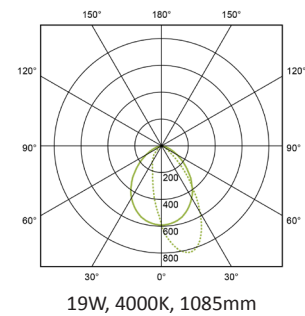

PERFORMANCE

Light source	LED
Emission	Direct / Direct & indirect
LED output	2070 - 8440lm (DIR Opal) 6200 - 14770lm (DI-IN Opal) 1610 - 6600lm (DIR Louvre) 5300 - 12930lm (DI-IN Louvre)
Luminaire output	1320 - 5370lm (DIR Opal) 3900 - 9270lm (DI-IN Opal) 1050 - 4300lm (DIR Louvre) 3380 - 8200lm (DI-IN Louvre)
Luminaire efficiency	≥94lm/W (Opal) ≥88lm/W (Louvre)
CRI	>80
UGR	<14 (Louvre)

PERFORMANCE

Light source	LED
LED output	1780 - 7120lm
Luminaire output	780 - 5500lm
CRI	84

MATERIALS

Body	Aluminium profile
Finish	White
Diffuser	Opal polycarbonate TP(a)

OPTIONS

- > 3hr emergency
- > 3000K
- > Linear joints and end caps
- > 2-step MacAdam, CRI>90
- > Internal fuse and LSOH cables