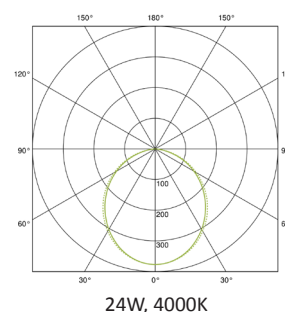

MATERIALS

Body	Aluminium profile
Finish	White
Diffuser	Opal polycarbonate TP(a)
End caps	Reinforced polycarbonate