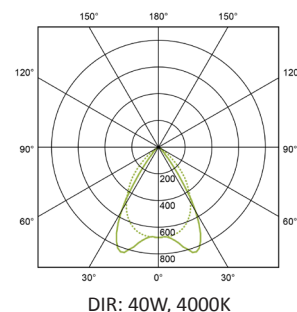

GOLF 28 LED

IP20

CLASS
I

C E

FEATURES & BENEFITS

- > Uniform, diffuse illumination
- > Slim, sleek design with clean lines
- > Average rated LED life: >60,000hrs (L80/B10)
- > Optimum colour consistency - 3 step MacAdam chromaticity tolerance

PERFORMANCE

Light source	LED
Emission	Direct / Direct & indirect
LED output	2070 - 8440lm (DIR Opal) 6200 - 14770lm (DI-IN Opal) 1610 - 6600lm (DIR Louvre) 5300 - 12930lm (DI-IN Louvre)
Luminaire output	1320 - 5370lm (DIR Opal) 3900 - 9270lm (DI-IN Opal) 1050 - 4300lm (DIR Louvre) 3380 - 8200lm (DI-IN Louvre)
Luminaire efficiency	≥94lm/W (Opal) ≥88lm/W (Louvre)
CRI	>80
UGR	<14 (Louvre)

MATERIALS

Body	Extruded aluminium profile
Finish	Grey / White / Black
Diffuser	Opal polycarbonate TP(a)
Mounting	Suspension

OPTIONS

- > PIR
- > 3hr emergency
- > Other finishes available including wood
- > 2-step MacAdam, CRI>90
- > Tuneable white 2700—6500K
- > Parabolic louvre / Microprism
- > Internal fuse and LSOH cables

545/1085/1625/2170

28

100