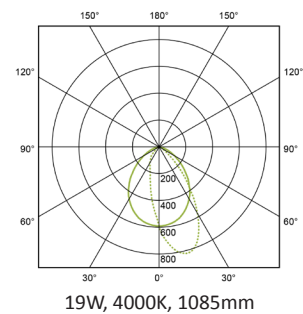

GOLF 57 WALL WASH

IP20

CLASS
I

F
MARK

C E

FEATURES & BENEFITS

- > Uniform wall washing effect—no spotting or stripes
- > Average rated LED life: >54,000hrs LED life (L80/B10) - maintenance free
- > Optimum colour consistency—3 step MacAdam ellipse chromaticity tolerance
- > Individual or continuous mounting
- > Versatile layout configurations with nine different lengths as standard

PERFORMANCE

Light source	LED
Distribution	Asymmetric
Luminaire output	683 - 5087lm
CRI	84

MATERIALS

Body	Extruded aluminium profile
Finish	Grey / White / Black
Diffuser	Opal polycarbonate TP(a)

OPTIONS

- > 3hr emergency
- > Tuneable white
- > 3000K
- > Microprism diffuser
- > Linear joints, T-joints, X-joints, end caps and suspension kits
- > 2-step MacAdam, CRI>90
- > Other RAL finishes
- > Internal fuse and LSOH cables

57	
75	
	545 / 745 / 840 / 1085 / 1185 / 1380 / 1485 / 1625 / 2170