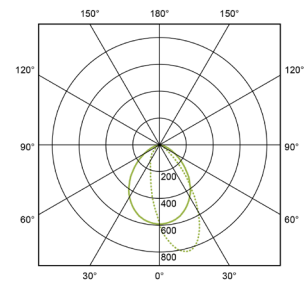

GOLF 57 LED

FEATURES & BENEFITS

- > Individual or continuous ceiling mounting
- > Direct or direct/indirect illumination
- > Easy to install - contractor friendly
- > Versatile layout configurations
- > Multiple lengths available with the option of infill sections and PIR sensors
- > Optimum colour consistency - 3 step MacAdam ellipse tolerance
- > Average rated LED life: >54,000hrs (L90/B10) - maintenance free

PERFORMANCE

Light source	LED
Luminaire output	683-5087lm (DI) 1665-8324lm (DI-IN)
CRI	84

MATERIALS

Body	Extruded aluminium profile
Finish	Grey / White / Black
Diffuser	Opal polycarbonate TP(a)
Mounting	Surface or suspended

OPTIONS

- > 3hr emergency
- > Tuneable white 2700-6500K
- > 3000K and other lengths available
- > Asymmetrical light distribution
- > Parabolic louvre or microprism diffuser
- > Linear, T-joints, X-joints, end caps and suspension kits
- > 2-step MacAdam, CRI>90
- > Infill sections for PIR
- > Other RAL finishes
- > Bluetooth enabled
- > Internal fuse and LSOH cables

19W, 4000K, 1085mm (DIRECT)

75

57

545/745/840/1085/1185/
1380/1485/1625/2170