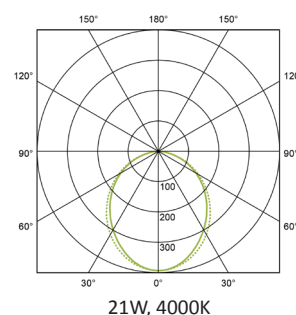

CASSINI LED

IP40

CLASS
III

750°

C E

FEATURES & BENEFITS

- > Unique, contemporary triangular design
- > Average rated LED life: >60,000hrs (L70/B10)
- > Optimum colour consistency - 3 step MacAdam chromaticity tolerance
- > Easy height adjustment with no tools required
- > Remote power supply

PERFORMANCE

Light source	LED
Emission	Direct
Luminaire output	984 - 1640lm
CRI	>80
Beam angle	120 degrees

MATERIALS

Body	Aluminium
Finish	Grey / White (RAL 9003) / Black
Diffuser	Opal PMMA
Mounting	Suspension max. 1000mm

OPTIONS

- > Other finishes available

75

33

1530/2530

LAMP	COLOUR TEMP	DELIVERED LUMENS	LENGTH	GREY	WHITE	BLACK
24W	3000K	984lm	1530	65100101	65100901	65101701
21W	4000K	984lm	1530	65100201	65101001	65101801
40W	3000K	1640lm	2530	65100301	65101101	65101901
36W	4000K	1640lm	2530	65100401	65101201	65102001