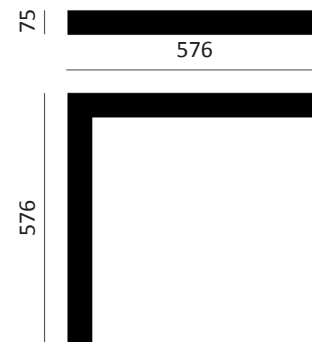

SURFACE/SUSPENDED DIRECT

LAMP	COLOUR TEMP	DELIVERED LUMENS	STANDARD			DALI		
			GREY	WHITE	BLACK	GREY	WHITE	BLACK
14W	3000K	1400lm	62250001	62250801	62251601	62250003	62250803	62251603
14W	4000K	1428lm	62250101	62250901	62251701	62250103	62250903	62251703
18W	3000K	1745lm	62250201	62251001	62251801	62250203	62251003	62251803
18W	4000K	1785lm	62250301	62251101	62251901	62250303	62251103	62251903
22W	3000K	2048lm	62250401	62251201	62252001	62250403	62251203	62252003
22W	4000K	2094lm	62250501	62251301	62252101	62250503	62251303	62252103
25W	3000K	2330lm	62250601	62251401	62252201	62250603	62251403	62252203
25W	4000K	2380lm	62250701	62251501	62252301	62250703	62251503	62252303