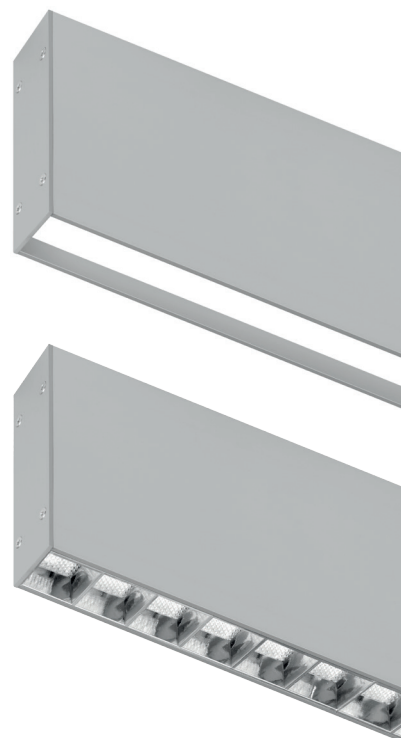

GOLF 28 LED

IP20

CLASS
I

C E

FEATURES & BENEFITS

- > Uniform, diffuse illumination
- > Slim, sleek design with clean lines
- > Average rated LED life: >60,000hrs (L80/B10)
- > Optimum colour consistency - 3 step MacAdam chromaticity tolerance

PERFORMANCE

Light source	LED
Emission	Direct / Direct & indirect
LED output	2070 - 8440lm (DIR Opal) 6200 - 14770lm (DI-IN Opal) 1610 - 6600lm (DIR Louvre) 5300 - 12930lm (DI-IN Louvre)
Luminaire output	1320 - 5370lm (DIR Opal) 3900 - 9270lm (DI-IN Opal) 1050 - 4300lm (DIR Louvre) 3380 - 8200lm (DI-IN Louvre)
Luminaire efficiency	≥94lm/W (Opal) ≥88lm/W (Louvre)
CRI	>80
UGR	<14 (Louvre)

MATERIALS

Body	Extruded aluminium profile
Finish	Grey / White / Black
Diffuser	Opal polycarbonate TP(a)
Mounting	Suspension

OPTIONS

- > PIR
- > 3hr emergency
- > Other finishes available including wood
- > 2-step MacAdam, CRI>90
- > Tuneable white 2700—6500K
- > Parabolic louvre / Microprism
- > Internal fuse and LSOH cables

545/1085/1625/2170

28

100