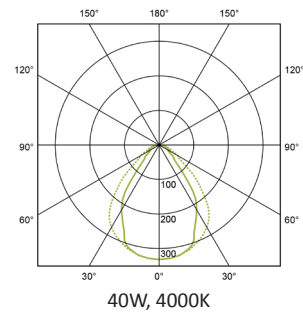

LAMP	COLOUR TEMP	DELIVERED LUMENS	DIMENSIONS	STANDARD	DALI
40W	4000K	3097lm	2200 x 800	50123401	50123403
60W	4000K	3942lm	2200 x 800	50124001	50124003