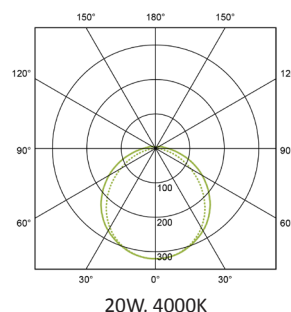

NAVARA IP65 LED

IP65 IK10 CLASS I
850° C E

SECTION 02: LINEAR

FEATURES & BENEFITS

- > Ideal for clean environments
- > Average rated LED life: >50,000hrs (L70/B10) @ TC=65°C
- > Optimum colour consistency - 3 step MacAdam chromaticity tolerance
- > Easy height adjustment without any tools

PERFORMANCE

Light source	LED
Emission	Direct
Luminaire output	2133 - 5375lm
Luminaire efficiency	≥150lm/W
CRI	>80
Beam angle	120 degrees

MATERIALS

Body	Aluminium
Finish	Matt white
Diffuser	Opal polycarbonate TP(a)
End caps	Polycarbonate
Mounting	Stainless steel suspension cable 1m Polycarbonate surface bracket

OPTIONS

- > DALI
- > 3hr emergency
- > 3m and 5m suspension cable
- > Stainless steel surface mounting kit

LAMP	COLOUR TEMP	DELIVERED LUMENS	DIMENSIONS	BEAM	STANDARD SUSPENDED	SURFACE
13W	3000K	2133lm	Ø70 x 931	120°	60100101	60101301
13W	4000K	2234lm	Ø70 x 931	120°	60100201	60101401
20W	3000K	3079lm	Ø70 x 931	120°	60100301	60101501
20W	4000K	3225lm	Ø70 x 931	120°	60100401	60101601
18W	3000K	2844lm	Ø70 x 1212	120°	60100501	60101701
18W	4000K	2979lm	Ø70 x 1212	120°	60100601	60101801
27W	3000K	4105lm	Ø70 x 1212	120°	60100701	60101901
27W	4000K	4300lm	Ø70 x 1212	120°	60100801	60102001
22W	3000K	3555lm	Ø70 x 1493	120°	60100901	60102101
22W	4000K	3724lm	Ø70 x 1493	120°	60101001	60102201
34W	3000K	5131lm	Ø70 x 1493	120°	60101101	60102301
34W	4000K	5375lm	Ø70 x 1493	120°	60101201	60102401

www.spearlighting.com | T: 01895 746006 | F: 01895 746005