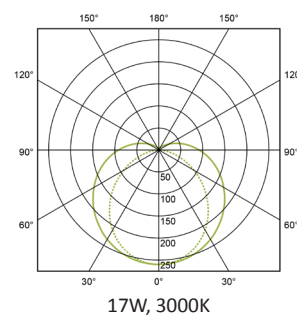

NAVARA LED

IP40	IK10	CLASS I
850 °	CE	

FEATURES & BENEFITS

- > Multiple lengths and outputs available
- > Easy height adjustment without the need for tools
- > Average rated LED life: >50,000hrs (L80/B10) @ TC=65°C
- > Optimum colour consistency - 3 step MacAdam chromaticity tolerance

PERFORMANCE

Light source	LED
Emission	Direct / Direct & Indirect
Luminaire output	824 - 2472lm (360°) 2519 - 8029lm (120°)
Luminaire efficiency	≥103lm/W (360°) ≥139lm/W (120°)
CRI	>80
Beam angle	120 degrees / 360 degrees

MATERIALS

Body	Aluminium
Finish	Matt white
Diffuser	Opal polycarbonate TP(a)
End caps	Aluminium (no visible screws)
Mounting	Stainless steel suspension cable 1m with surface ceiling cup

OPTIONS

- > 3m and 5m suspension cable
- > Recessed ceiling cup
- > IP65 version
- > Surface mounted version Ø70mm only