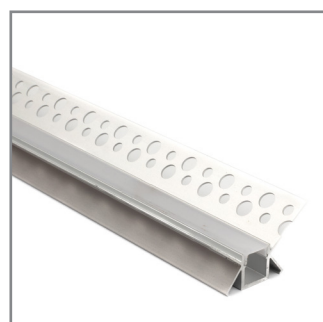

TRIMLESS PROFILE
19800800
W:46mm x H:23mm trimless
plaster angled profile, 2 caps
Max PCB width:9mm