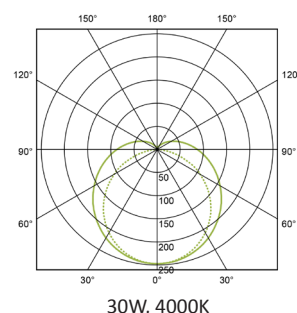

OPTIONS

- > Suspended version
- > IP65 version
- > Other lumen outputs available

Ø70

868/1149/1430/2273/2835

LAMP	COLOUR TEMP	DELIVERED LUMENS	DIMENSIONS	BEAM	STANDARD	DALI
18W	3000K	2042lm	Ø70 x 868	120°	60102501	60102503
18W	4000K	2136lm	Ø70 x 868	120°	60102601	60102603
24W	3000K	2718lm	Ø70 x 1149	120°	60102901	60102903
24W	4000K	2843lm	Ø70 x 1149	120°	60103001	60103003
30W	3000K	3401lm	Ø70 x 1430	120°	60103301	60103303
30W	4000K	3558lm	Ø70 x 1430	120°	60103401	60103403
47W	3000K	5435lm	Ø70 x 2273	120°	60103701	60103703
47W	4000K	5687lm	Ø70 x 2273	120°	60103801	60103803
59W	3000K	6802lm	Ø70 x 2835	120°	60104101	60104103
59W	4000K	7116lm	Ø70 x 2835	120°	60104201	60104203