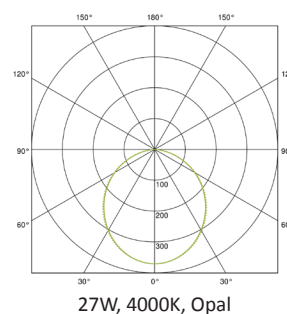

MATERIALS

Body	Sheet steel
Finish	White
Diffuser	Opal PMMA
Louvre	Polished anodised aluminium
End caps	Reinforced polycarbonate
Mounting	Surface / Suspension