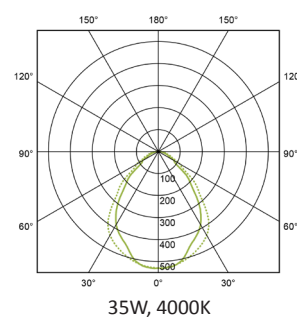

PERFORMANCE

Light source	LED
Emission	Direct
LED output	5350 - 7060lm (MPRM) 4040 - 8230lm (PAR)
Luminaire output	3590 - 4790lm (MPRM) 3410 - 6970lm (PAR)
Luminaire efficiency	≥103lm/W (MPRM) ≥126lm/W (PAR)
CRI	>80