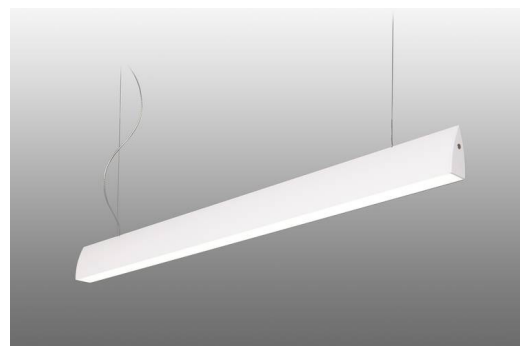

CASSINI LED

IP40

CLASS
III

750°

C E

FEATURES & BENEFITS

- > Unique, contemporary triangular design
- > Average rated LED life: >60,000hrs (L70/B10)
- > Optimum colour consistency - 3 step MacAdam chromaticity tolerance
- > Easy height adjustment with no tools required
- > Remote power supply

PERFORMANCE

Light source	LED
Emission	Direct
Luminaire output	984 - 1640lm
CRI	>80
Beam angle	120 degrees

MATERIALS

Body	Aluminium
Finish	Grey / White (RAL 9003) / Black
Diffuser	Opal PMMA
Mounting	Suspension max. 1000mm

OPTIONS

- > Other finishes available

75

33

1530/2530

LAMP	COLOUR TEMP	DELIVERED LUMENS	LENGTH	GREY	WHITE	BLACK
24W	3000K	984lm	1530	65100101	65100901	65101701
21W	4000K	984lm	1530	65100201	65101001	65101801
40W	3000K	1640lm	2530	65100301	65101101	65101901
36W	4000K	1640lm	2530	65100401	65101201	65102001