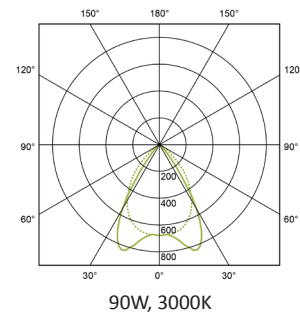

DUET LED

FEATURES & BENEFITS

- > Individual or continuous mounting
- > Average rated LED life: >60,000hrs (L80/B10)
- > Optimum colour consistency - 2 step MacAdam chromaticity tolerance

PERFORMANCE

Light source	LED
Emission	Direct & Indirect
LED output	5200 - 14000lm
Luminaire output	4012 - 10801lm
Lumen efficiency	>113lm/W
CRI	>80
Beam angle	Wide

MATERIALS

Body	Aluminium profile
Finish	Anodised aluminium
Diffuser	Microprism (upward), Opal PMMA (downward)
End caps	Black polycarbonate
Mounting	1500mm suspension system

OPTIONS

- > 3hr emergency
- > Grey end caps
- > Longer suspension kit adjustable to 1.6m/3m/6m and joining kit
- > Infill sections
- > Internal fuse and LSOH cables

LAMP	COLOUR TEMP	DELIVERED LUMENS	LENGTH	STANDARD	DALI	EMERGENCY	
						STANDARD	DALI
45W	3000K	2106lm/1906lm	1164	61702001	61702003	61702091	61702093
43W	4000K	2106lm/1906lm	1164	61702101	61702103	61702191	61702193
61W	3000K	3426lm/2016lm	1164	61702201	61702203	61702291	61702293
59W	4000K	3426lm/2016lm	1164	61702301	61702303	61702391	61702393
90W	3000K	6000lm/2100lm	1724	61702401	61702403	61702491	61702493
88W	4000K	6000lm/2100lm	1724	61702501	61702503	61702591	61702593
122W	3000K	6799lm/4002lm	1724	61702601	61702603	61702691	61702693
118W	4000K	6799lm/4002lm	1724	61702701	61702703	61702791	61702793