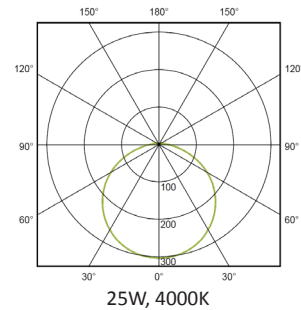

FEATURES & BENEFITS

- > Robust design with captive screws
- > No spotting - even light distribution
- > Long rated LED life: >51,000hrs (L90/B10)
- > Optimum colour consistency - 3 step MacAdam chromaticity tolerance
- > UV stabilised - no yellowing

PERFORMANCE

Light source	LED
LED output	2540 - 3710lm
Luminaire output	2110 - 3130lm
Luminaire efficiency	≥123lm/W
CRI	>80

MATERIALS

Body	Polycarbonate
Finish	White
Diffuser	Opal polycarbonate TP(a)

OPTIONS

- > Microwave sensor for enhanced energy savings
- > Grey body
- > Bluetooth enabled
- > Internal fuse and LSOH cable

LAMP	COLOUR TEMP	DELIVERED LUMENS	FINISH	STANDARD	DALI	EMERGENCY	
						STANDARD	DALI
17W	3000K	2110lm	White	41000501	-	41000591	-
17W	4000K	2140lm	White	41000601	-	41000691	-
25W	3000K	3070lm	White	41000701	41000703	41000791	41000793
25W	4000K	3130lm	White	41000801	41000803	41000891	41000893