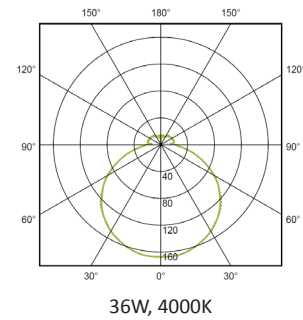

## PERFORMANCE

Light source	LED
LED output	2460 - 10200lm
Luminaire output	1750 - 6830lm
Luminaire efficiency	≥89lm/W
CRI	>80
Beam angle	110°