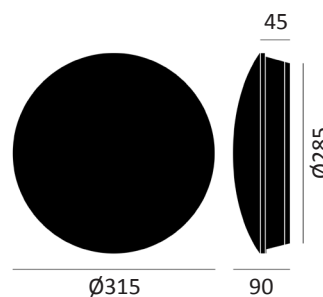

OPTIONS

- > Microwave sensor for enhanced energy savings
- > Bluetooth enabled
- > Internal fuse and LSOH cable