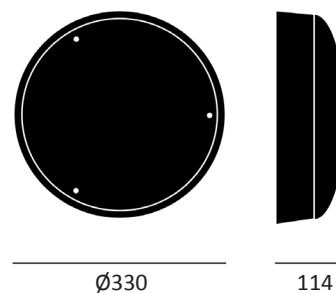

OPTIONS

- > 3hr emergency
- > Microwave sensor for enhanced energy savings
- > Bluetooth enabled
- > Flush mounted version
- > Slave version