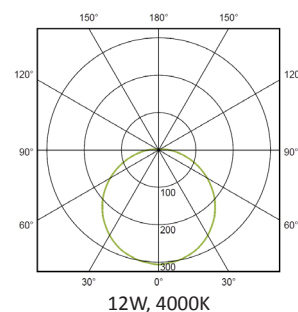

MATERIALS

Body	Die-cast aluminium, marine grade
Finish	White (RAL 9016)/Grey (RAL 9006) /
Diffuser	Black (RAL 9005)
External fixings	Opal polycarbonate, 3.5mm thick M5 stainless steel tamper-proof crosshead screws
Wiring	2 x side Ø20.5mm cable entry