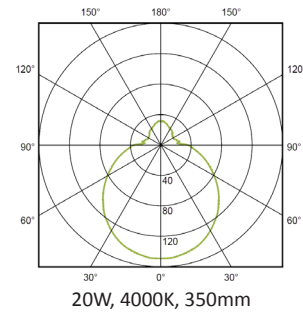

## PERFORMANCE

Light source	LED
LED output	2000 - 4050lm
Luminaire output	1360 - 3000lm
Luminaire efficiency	≥88lm/W
CRI	>80
Beam angle	110°