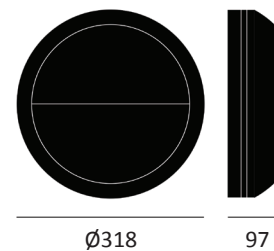

WARRIOR LED

FEATURES & BENEFITS

- > Robust, solid design
- > UV stabilised
- > Average rated LED life: >50,000hrs (L80/B10)
- > Optimum colour consistency - 3 step MacAdam ellipse tolerance

PERFORMANCE

Light source	LED
LED output	2590 - 2700lm
Luminaire output	1920 - 2000lm
Luminaire efficiency	≥100lm/W
CRI	>80

MATERIALS

Body	Die-cast aluminium
Finish	Black
Diffuser	Opal polycarbonate TP(a)

OPTIONS

- > Silver finish
- > Microwave sensor for enhanced energy savings
- > Anti-graffiti protection (30% gloss)
- > Bluetooth enabled
- > Internal fuse and LSOH cable

LAMP	COLOUR TEMP	DELIVERED LUMENS	STYLE	STANDARD	DALI	EMERGENCY	
						STANDARD	DALI
20W	3000K	1920lm	Opal	41202101	41202103	41202191	41202193
20W	4000K	2000lm	Opal	41202201	41202203	41202291	41202293
20W	3000K	1920lm	Eyelid	41202301	41202303	41202391	41202393
20W	4000K	2000lm	Eyelid	41202401	41202403	41202491	41202493