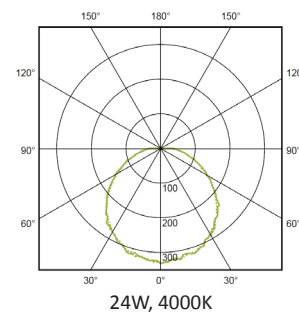

WARRIOR LED

FEATURES & BENEFITS

- > Robust, solid design
- > UV stabilised
- > Average rated LED life: >50,000hrs (L80/B10)
- > Optimum colour consistency - 3 step MacAdam ellipse tolerance

PERFORMANCE

Light source	LED
LED output	2590 - 2700lm
Luminaire output	1920 - 2000lm
Luminaire efficiency	≥100lm/W
CRI	>80

MATERIALS

Body	Die-cast aluminium
Finish	Black
Diffuser	Opal polycarbonate TP(a)

OPTIONS

- > Silver finish
- > Microwave sensor for enhanced energy savings
- > Anti-graffiti protection (30% gloss)
- > Bluetooth enabled
- > Internal fuse and LSOH cable

LAMP	COLOUR TEMP	DELIVERED LUMENS	STYLE	STANDARD	DALI	EMERGENCY	
						STANDARD	DALI
20W	3000K	1920lm	Opal	41202101	41202103	41202191	41202193
20W	4000K	2000lm	Opal	41202201	41202203	41202291	41202293
20W	3000K	1920lm	Eyelid	41202301	41202303	41202391	41202393
20W	4000K	2000lm	Eyelid	41202401	41202403	41202491	41202493