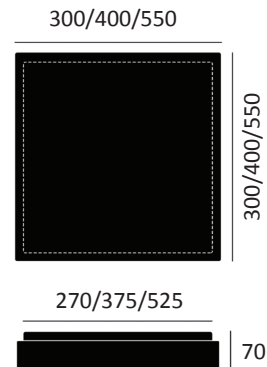

OPTIONS

- > Microwave sensor for enhanced energy savings
- > Bluetooth enabled
- > Replacement shade
- > Triple layer matt glass diffuser