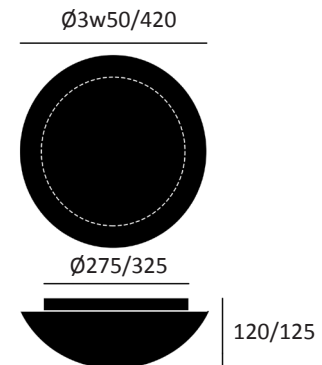

LAMP	COLOUR TEMP	DELIVERED LUMENS	DIMENSIONS	STANDARD	DALI	EMERGENCY	
						STANDARD	DALI
15W	3000K	1360lm	Ø350 x 120	43400701	43400703	43400791	43400793
15W	4000K	1430lm	Ø350 x 120	43400801	43400803	43400891	43400893
20W	3000K	1760lm	Ø350 x 120	43400901	43400903	43400991	43400993
20W	4000K	1840lm	Ø350 x 120	43401001	43401003	43401091	43401093
21W	3000K	2050lm	Ø420 x 125	43401101	43401103	43401191	43401193
21W	4000K	2160lm	Ø420 x 125	43401201	43401203	43401291	43401293
29W	3000K	2870lm	Ø420 x 125	43401301	43401303	43401391	43401393
29W	4000K	3000lm	Ø420 x 125	43401401	43401403	43401491	43401493