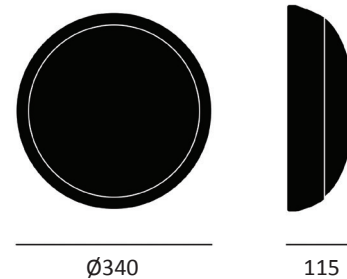

OPTIONS

- > Microwave sensor for enhanced energy savings
- > Bluetooth enabled

LAMP	COLOUR TEMP	DELIVERED LUMENS	STANDARD	DALI	EMERGENCY	
					STANDARD	DALI
13W	3000K	1350lm	40100101	40100103	40100191	40100193
13W	4000K	1450lm	40100201	40100203	40100291	40100293
22W	3000K	2350lm	40100301	40100303	40100391	40100393
22W	4000K	2550lm	40100401	40100403	40100491	40100493