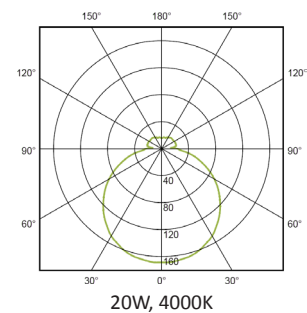

ELSA LED

FEATURES & BENEFITS

- > Homogeneous light distribution
- > Long rated LED life: >67,000hrs (L80/B10)
- > Optimum colour consistency - 3 step MacAdam chromaticity tolerance

PERFORMANCE

Light source	LED
LED output	1450 - 7150lm
Luminaire output	1060 - 4650lm
Luminaire efficiency	≥83lm/W
CRI	>80

MATERIALS

Body	Sheet steel
Finish	White
Diffuser	Triple layer matt opal glass

OPTIONS

- > Microwave sensor for enhanced energy savings
- > Replacement shade
- > Decorative trims - white/brass/polished stainless steel
- > Bluetooth enabled
- > Ø250mm version
- > Semi-recessed version

Ø300/360/420/500/590

Ø285/345/415/465

86/
88/90/
92/94