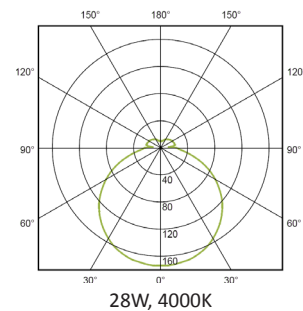

DELIA LED

FEATURES & BENEFITS

- > Modern design
- > Long rated LED life: >67,000hrs (L80/B10)
- > Optimum colour consistency - 3 step MacAdam ellipse tolerance
- > Available in various lumen outputs and sizes
- > Complementary pendant luminaires

PERFORMANCE

Light source	LED
LED output	2000 - 7150lm
Luminaire output	1480 - 4720lm
Luminaire efficiency	≥84lm/W
CRI	>80
Beam angle	110 degree

MATERIALS

Body	Sheet steel
Finish	White
Diffuser	Opal polycarbonate TP(a)

OPTIONS

- > Microwave sensor for enhanced energy savings
- > Ø650mm and Ø900mm sizes (up to 21150lm)
- > Replacement shade
- > Matching pendant
- > Bluetooth enabled

Ø300/400/500

Ø275/375/465

75/80/85

LAMP	COLOUR TEMP	DELIVERED LUMENS	DIMENSIONS	STANDARD	DALI	EMERGENCY	
						STANDARD	DALI
15W	3000K	1480lm	Ø300x75	42100101	42100103	42100191	42100193
15W	4000K	1560lm	Ø300x75	42100201	42100203	42100291	42100293
20W	3000K	1920lm	Ø300x75	42100301	42100303	42100391	42100393
20W	4000K	2000lm	Ø300x75	42100401	42100403	42100491	42100493
28W	3000K	2580lm	Ø400x80	42100501	42100503	42100591	42100593
28W	4000K	2720lm	Ø400x80	42100601	42100603	42100691	42100693
36W	3000K	3400lm	Ø400x80	42100701	42100703	42100791	42100793
36W	4000K	3550lm	Ø400x80	42100801	42100803	42100891	42100893
35W	3000K	3140lm	Ø500x85	42100901	42100903	42100991	42100993
35W	4000K	3310lm	Ø500x85	42101001	42101003	42101091	42101093
53W	3000K	4470lm	Ø500x85	42101101	42101103	42101191	42101193
53W	4000K	4720lm	Ø500x85	42101201	42101203	42101291	42101293