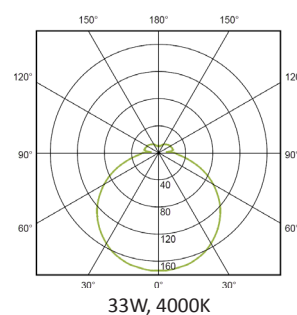

SATURN LED

FEATURES & BENEFITS

- > Distinctive eye-catching doughnut design
- > Stunning mouth-blown glass diffuser
- > Matching LED pendant available
- > Long rated LED life: >114,000hrs (L80/B10)
- > Optimum colour consistency - 3 step MacAdam chromaticity tolerance

PERFORMANCE

Light source	LED
LED output	2270 - 4460lm
Luminaire output	1540 - 3030lm
Luminaire efficiency	≥86lm/W
CRI	>80

MATERIALS

Body	Sheet steel
Finish	White
Diffuser	Triple layer matt opal glass

OPTIONS

- > Replacement shade
- > Bluetooth enabled (larger size only)
- > Class II

LAMP	COLOUR TEMP	DELIVERED LUMENS	DIMENSIONS	STANDARD	DALI
18W	3000K	1540lm	Ø350 x 100	42300101	42300103
18W	4000K	1630lm	Ø350 x 100	42300201	42300203
33W	3000K	2880lm	Ø490 x 125	42300301	42300303
33W	4000K	3030lm	Ø490 x 125	42300401	42300403