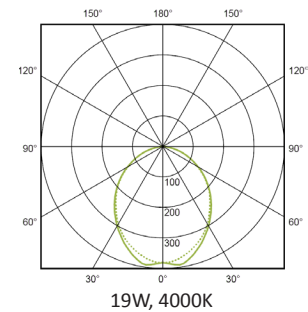

CUBO LED

IP20

CLASS
I

C E

A contemporary, square LED luminaire with clean strong lines that can be surface or suspension mounted. Suitable for a wide range of environments.

FEATURES & BENEFITS

- > Attractive design suitable for walls or ceilings
- > No spotting - even light distribution
- > Long rated LED life: >54,000hrs (L90/B10)
- > Optimum colour consistency - 3 step MacAdam chromaticity tolerance

PERFORMANCE

Light source	LED
LED output	2670 - 4280lm
Luminaire output	1660 - 2950lm
Luminaire efficiency	≥87lm/W
CRI	83

MATERIALS

Body	Sheet steel
Finish	Grey
Diffuser	Opal PMMA

OPTIONS

- > Other RAL colours available
- > Available as a pendant
- > Microwave sensor for enhanced energy savings
- > Other sizes available 595x595 / 295x1195
- > Bluetooth enabled
- > Slim trim version
- > Internal fuse and LSOH cable
- > Opal polycarbonate diffuser

LAMP	COLOUR TEMP	DELIVERED LUMENS	DIMENSIONS	STANDARD	DALI	EMERGENCY STANDARD	DALI
19W	3000K	1660lm	307x307x65	41603701	41603703	41603791	41603793
19W	4000K	1710lm	307x307x65	41603801	41603803	41603891	41603893
38W	3000K	3430lm	407x407x65	41603901	41603903	41603991	41603993
38W	4000K	3500lm	407x407x65	41604001	41604003	41604091	41604093
32W	3000K	2890lm	407x407x65	41604101	41604103	41604191	41604193
32W	4000K	2950lm	407x407x65	41604201	41604203	41604291	41604293