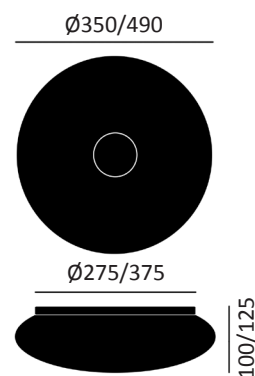

SATURN LED

FEATURES & BENEFITS

- > Distinctive eye-catching doughnut design
- > Stunning mouth-blown glass diffuser
- > Matching LED pendant available
- > Long rated LED life: >114,000hrs (L80/B10)
- > Optimum colour consistency - 3 step MacAdam chromaticity tolerance

PERFORMANCE

Light source	LED
LED output	2270 - 4460lm
Luminaire output	1540 - 3030lm
Luminaire efficiency	≥86lm/W
CRI	>80

MATERIALS

Body	Sheet steel
Finish	White
Diffuser	Triple layer matt opal glass

OPTIONS

- > Replacement shade
- > Bluetooth enabled (larger size only)
- > Class II

LAMP	COLOUR TEMP	DELIVERED LUMENS	DIMENSIONS	STANDARD	DALI
18W	3000K	1540lm	Ø350 x 100	42300101	42300103
18W	4000K	1630lm	Ø350 x 100	42300201	42300203
33W	3000K	2880lm	Ø490 x 125	42300301	42300303
33W	4000K	3030lm	Ø490 x 125	42300401	42300403