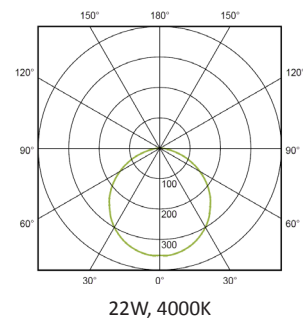

MAGNUM HALO

FEATURES & BENEFITS

- > Attractive halo backlight
- > Optimum colour consistency - 3 step MacAdam chromaticity tolerance
- > Choice of decorative trims
- > High impact resistance

PERFORMANCE

Light source	LED
Luminaire output	1450 - 2350lm
Luminaire efficiency	≥96lm/W
CRI	>80

MATERIALS

Body	UV resistant plastic
Finish	White / Matt silver
Diffuser	Opal polycarbonate TP(a)

OPTIONS

- > Microwave sensor for enhanced energy savings
- > Bluetooth enabled

LAMP	COLOUR TEMP	DELIVERED LUMENS	FINISH	STANDARD	DALI	EMERGENCY	
						STANDARD	DALI
15W	3000K	1450lm	White	70403301	70403303	70403391	70403393
15W	4000K	1550lm	White	70403401	70403403	70403491	70403493
15W	3000K	1450lm	Matt silver	70403501	70403503	70403591	70403593
15W	4000K	1550lm	Matt silver	70403601	70403603	70403691	70403693
22W	3000K	2200lm	White	70402901	70402903	70402991	70402993
22W	4000K	2350lm	White	70403001	70403003	70403091	70403093
22W	3000K	2200lm	Matt silver	70403101	70403103	70403191	70403193
22W	4000K	2350lm	Matt silver	70403201	70403203	70403291	70403293