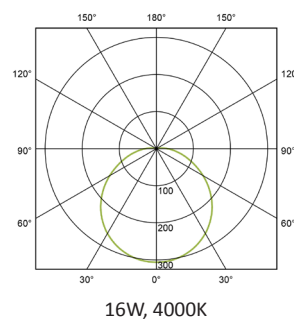

MATERIALS

Body	Polycarbonate
Finish	White / Grey
Diffuser	Opal polycarbonate TP(a)