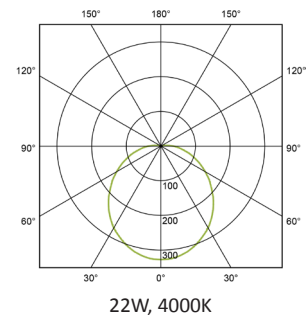

OPTIONS

- > Microwave sensor for enhanced energy savings
- > Bluetooth enabled

LAMP	COLOUR TEMP	DELIVERED LUMENS	STANDARD	DALI	EMERGENCY	
					STANDARD	DALI
13W	3000K	1350lm	40100101	40100103	40100191	40100193
13W	4000K	1450lm	40100201	40100203	40100291	40100293
22W	3000K	2350lm	40100301	40100303	40100391	40100393
22W	4000K	2550lm	40100401	40100403	40100491	40100493