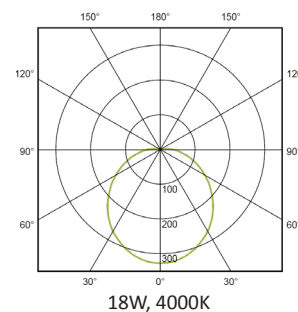

OPTIONS

- > Microwave sensor for enhanced energy savings
- > Bluetooth enabled
- > Internal fuse and LSOH cable