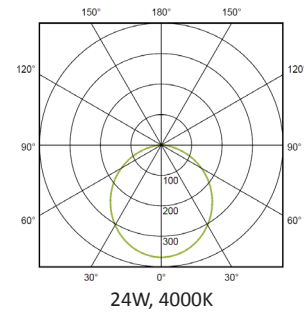

FEATURES & BENEFITS

- > Attractive modern design
- > Long rated LED life: >54,000hrs (L90/B10)
- > Optimum colour consistency - 3 step MacAdam chromaticity tolerance

PERFORMANCE

Light source	LED
LED output	1440 - 11340lm
Luminaire output	790 - 8280lm
Luminaire efficiency	≥79lm/W
CRI	83
Beam angle	110°

MATERIALS

Body	Aluminium
Finish	Grey
Diffuser	Opal PMMA

OPTIONS

- > Other RAL colours available
- > Suspension kit (x3 -1.5m standard length)
- > Microprism / opal polycarbonate diffuser
- > Bluetooth enabled
- > Internal fuse and LSOH cable

LAMP	COLOUR TEMP	DELIVERED LUMENS	DIMENSIONS	STANDARD	DALI	EMERGENCY	
						STANDARD	DALI
10W	3000K	790lm	Ø320x69	60604401	60604403	60604491	60604493
10W	4000K	810lm	Ø320x69	60604501	60604503	60604591	60604593
21W	3000K	1720lm	Ø320x69	60604601	60604603	60604691	60604693
21W	4000K	1750lm	Ø320x69	60604701	60604703	60604791	60604793
24W	3000K	2500lm	Ø440x69	60604801	60604803	60604891	60604893
24W	4000K	2550lm	Ø440x69	60604901	60604903	60604991	60604993
34W	3000K	3750lm	Ø440x69	60605001	60605003	60605091	60605093
34W	4000K	3830lm	Ø440x69	60605101	60605103	60605191	60605193
34W	3000K	3840lm	Ø520x69	60605201	60605203	60605291	60605293
34W	4000K	3920lm	Ø520x69	60605301	60605303	60605391	60605393
46W	3000K	4650lm	Ø800x110	60605401	60605403	60605491	60605493
46W	4000K	4740lm	Ø800x110	60605501	60605503	60605591	60605593
77W	3000K	8120lm	Ø1065x125	60605601	60605603	60605691	60605693
77W	4000K	8280lm	Ø1065x125	60605701	60605703	60605791	60605793